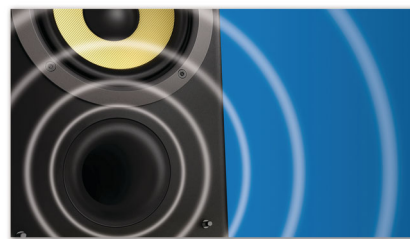

Bluetooth standby

After your smart device has been connected once, your Philips music system can be woken from standby mode by your smart device's Bluetooth function. This will also activate the Bluetooth source, making it quick and easy to stream music, any time.

Bass Reflex Speaker System delivers a deep bass experience from a compact loudspeaker box system. It differs from a conventional loudspeaker box system in the addition of a bass pipe that is acoustically aligned to the woofer to optimise the low frequency roll-off of the system. The result is deeper controlled bass and lower distortion. The system works by causing the air mass in the bass pipe to vibrate like a conventional woofer. Combined with the response of the woofer, the system extends the overall low frequency sounds to create a completely new dimension of deep bass.