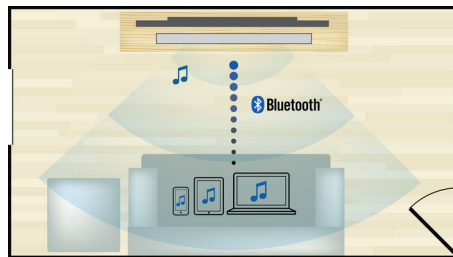

500W RMS power

500W RMS power delivers great sound for movies and music

Built-in WiFi

Thanks to built-in WiFi, by simply connecting your home theater directly to your home network, you can experience a rich selection of popular online services. You can enjoy some of the best websites offering movies, pictures, infotainment and other online contents tailored to fit your TV screen.

Crystal Clear Sound

Crystal Clear Sound for super clarity and realism

Bluetooth wireless streaming

Bluetooth wireless music streaming from your music devices

Miracast™

Miracast™ is a peer-to-peer wireless screencasting standard formed via Wi-Fi Direct connections. Simplified user interface likes screen-mirroring the portable device screen to bigger screen via Miracast™ certified device, no limit by pre-build codec for decoding.

NFC technology

Pair Bluetooth devices easily with one-touch NFC (Near Field Communications) technology. Just tap the NFC enabled smartphone or tablet on the NFC area of a speaker to turn the speaker on, start Bluetooth pairing, and begin streaming music.