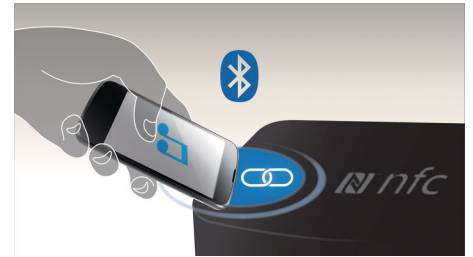

500W RMS power

500W RMS power delivers great sound for movies and music

Built-in WiFi

Thanks to built-in WiFi, by simply connecting your home theater directly to your home network, you can experience a rich selection of popular online services. You can enjoy some of the best websites offering movies, pictures, infotainment and other online contents tailored to fit your TV screen.

Crystal Clear Sound

Crystal Clear Sound for super clarity and realism

Bluetooth wireless streaming

Bluetooth wireless music streaming from your music devices

Miracast™

Miracast™ is a peer-to-peer wireless screencasting standard formed via Wi-Fi Direct connections. Simplified user interface likes screen-mirroring the portable device screen to bigger screen via Miracast™ certified device, no limit by pre-build codec for decoding.

NFC technology

Pair Bluetooth devices easily with one-touch NFC (Near Field Communications) technology. Just tap the NFC enabled smartphone or tablet on the NFC area of a speaker to turn the speaker on, start Bluetooth pairing, and begin streaming music.