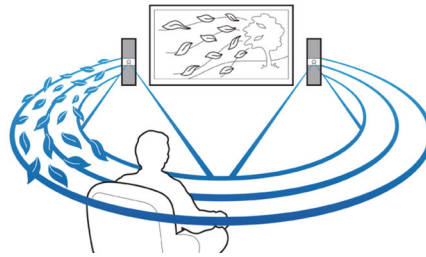

500W RMS power

500W RMS power delivers great sound for movies and music

Built-in WiFi

Thanks to built-in WiFi, by simply connecting your home theater directly to your home network, you can experience a rich selection of popular online services. You can enjoy some of the best websites offering movies, pictures, infotainment and other online contents tailored to fit your TV screen.

Crystal Clear Sound

Crystal Clear Sound for super clarity and realism

Bluetooth wireless streaming

Bluetooth wireless music streaming from your music devices

Miracast™

Miracast™ is a peer-to-peer wireless screencasting standard formed via Wi-Fi Direct connections. Simplified user interface likes screen-mirroring the portable device screen to bigger screen via Miracast™ certified device, no limit by pre-build codec for decoding.