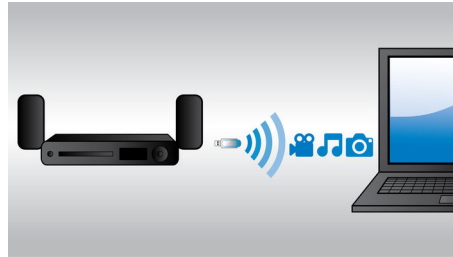

Great listening experience

- 500W RMS power delivers great sound for movies and music
- Crystal Clear Sound for super clarity and realism

Simply enjoy all your entertainment

- Full HD 3D Blu-ray for a truly immersive 3D movie experience
- Built-in WiFi to enjoy your connected media wirelessly
- Bluetooth wireless music streaming from your music devices
- DivX Plus HD Certified for high definition DivX playback
- Audio in to enjoy music from iPod/iPhone/MP3 player

PHILIPS

Highlights

Full HD 3D Blu-ray

Be enthralled by 3D movies in your own living room on a Full HD 3D TV. Active 3D uses the latest generation of fast switching displays for real life depth and realism in full 1080x1920 HD resolution. By watching these images through special glasses with right and left lenses that are timed to open and close in synchrony with alternating images, the full HD 3D viewing experience is created in your home cinema. Premium 3D movie releases on Blu-ray offer a wide, high quality selection of content. Blu-ray also delivers uncompressed surround sound for an unbelievably real audio experience.

500W RMS power

500W RMS power delivers great sound for movies and music

Built-in WiFi

Thanks to built-in WiFi, by simply connecting your home theater directly to your home network, you can experience a rich selection of popular online services. You can enjoy some of the best websites offering movies, pictures, infotainment and other online contents tailored to fit your TV screen.

Crystal Clear Sound

Crystal Clear Sound for super clarity and realism

Bluetooth wireless streaming

Bluetooth wireless music streaming from your music devices

Miracast™

Miracast™ is a peer-to-peer wireless screencasting standard formed via Wi-Fi Direct connections. Simplified user interface likes screen-mirroring the portable device screen to bigger screen via Miracast™ certified device, no limit by pre-build codec for decoding.