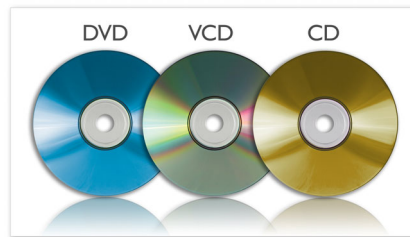

DVD, DVD+/-RW, (S)VCD, CD

The Philips Portable DVD player is compatible with most DVD and CD discs available in the market. DVD, DVD+/-R, DVD+/-RW, (S)VCD, and CD – all of them can play on the DVD player. DVD+/-R is a shorthand term for

a DVD drive that can accept both of the common recordable DVD formats. Likewise, DVD+/-RW handles both common rewritable disc types.