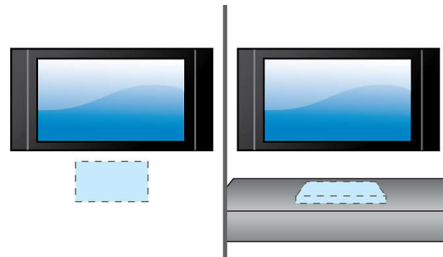

PHILIPS

Highlights

Audio in

Audio-in allows you to easily play your music directly from your iPod/iPhone/iPad, MP3 player or laptop via a simple connection to your home cinema. Simply connect your audio device to the Audio-in jack to enjoy your music with the superior sound quality of the Philips home cinema system.

Low-rise profile

Low-rise profile for the perfect fit in front of your TV

Works with multiple devices

Works with TVs, BD/DVD players, gaming consoles, MP3 players

Flexible placement

Flexible placement on the wall or tabletop

Bluetooth wireless streaming

Bluetooth wireless music streaming from your music devices

HDMI ARC

HDMI ARC to access all the sound from your TV

Specifications

Sound

- Speaker output power: 15 W x 2
- Speaker system output power: 30 W

Loudspeakers

- Main unit speaker drivers: 2 x full range (52 mm/ 2")

Connectivity

- Integrated Connections: Bluetooth
- Rear Connections: Digital optical in, HDMI 1.4 output (ARC), Audio-in 3.5 mm jack

Outer Carton