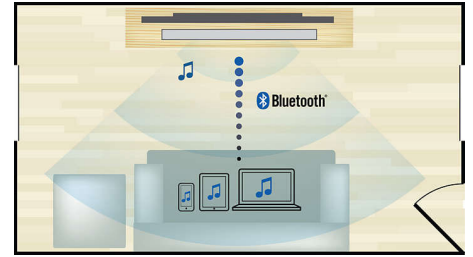

Designed for simplicity

- Low-rise profile for the perfect fit in front of your TV
- Flexible placement on the wall or tabletop

Connect and enjoy all your entertainment

- Audio-in to enjoy music from iPod/iPhone/MP3 player
- Bluetooth wireless music streaming from your music devices
- Works with TVs, BD/DVD players, gaming consoles, MP3 players
- HDMI ARC to access all the sound from your TV

PHILIPS

Highlights

Audio in

Audio-in allows you to easily play your music directly from your iPod/iPhone/iPad, MP3 player or laptop via a simple connection to your home cinema. Simply connect your audio device to the Audio-in jack to enjoy your music with the superior sound quality of the Philips home cinema system.

Low-rise profile

Low-rise profile for the perfect fit in front of your TV

Works with multiple devices

Works with TVs, BD/DVD players, gaming consoles, MP3 players

Flexible placement

Flexible placement on the wall or tabletop

Bluetooth wireless streaming

Bluetooth wireless music streaming from your music devices

HDMI ARC

HDMI ARC to access all the sound from your TV

Specifications

Sound

- Speaker output power: 15 W x 2
- Speaker system output power: 30 W