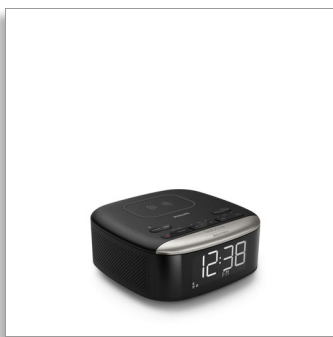

Philips
Clock Radio

Wireless Qi phone charger
Bluetooth streaming
Large, clear display

TAR7606

Charge your phone. Stream your music.

Wake to a fully charged phone and tunes from your favorite radio station! This Bluetooth FM clock radio also lets you stream audio from your mobile. You get wireless Qi charging and a USB charge point for older devices.

Simple control, morning and night

- Key controls on the top panel
- Press for snooze, brightness, and volume
- Dimensions: 153x68x153 mm
- Auto time sync. Battery backup if the power fails

Compact form. Versatile function

- Packed with features
- Bluetooth streaming. FM radio
- Wireless Qi charging pad. USB port
- Compact, solid build. Large, clear display

PHILIPS

Clock Radio

Wireless Qi phone charger Bluetooth streaming, Large, clear display

TAR7606/37

Highlights

Packed with features

A large, clear digital-time display glows at the front of this Bluetooth clock radio. Key controls are located on the top panel, which also hides a wireless Qi charging pad for your phone. For phones that require wired charging, there's a USB charging port.