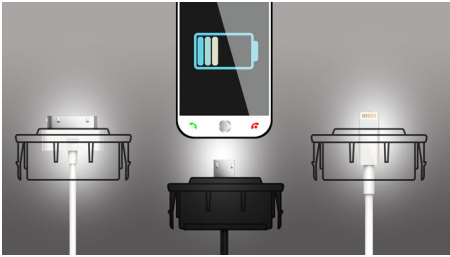

Easy to use

- Sleep timer for easy falling asleep to your favorite music
- Battery back-up ensures memory of time during power failure

PHILIPS

Clock Radio

Universal charging FM, Digital tuning, Dual alarm, Time & alarm backup

Highlights

Universal charging

No more cable chaos on your nightstand. This clock radio comes with three interchangeable cradles and for charging your iPhone, Android or other smartphones. Use Apple Lightning or 30-pin charging cable with the right cradle for your iPhone and/or the by-packed micro USB cradle for Android and others. Once the cable and cradle are hooked up, dock your smartphone and start charging right away. Even the wires are tucked away neatly out of sight.