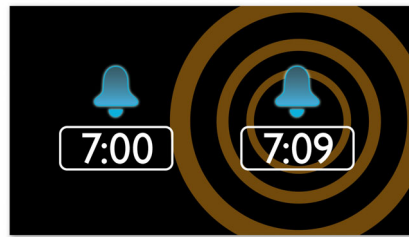

Repeat alarm

To counter oversleeping, the Philips Clock radio has a snooze feature. Should the alarm ring and you wish to continue sleeping a bit longer, simply press the Repeat Alarm button once and go back to sleep. Nine minutes later the alarm will ring again. You can continue to press the Repeat Alarm button every nine minutes until you turn off the alarm altogether.