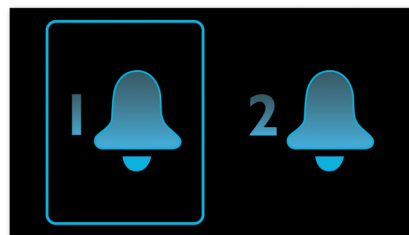

Dual alarm

The Philips audio system comes with two alarm times. Set one alarm time to wake you up and the other time to wake up your partner.