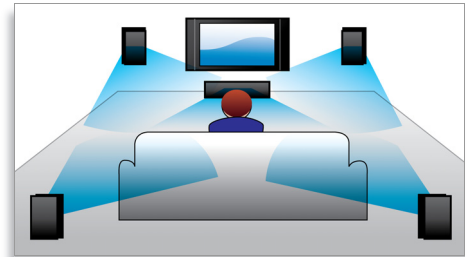

Dolby Digital

Because Dolby Digital, the world's leading digital multi-channel audio standards, make use of the way the human ear naturally processes sound, you experience superb quality surround sound audio with realistic spatial cues.