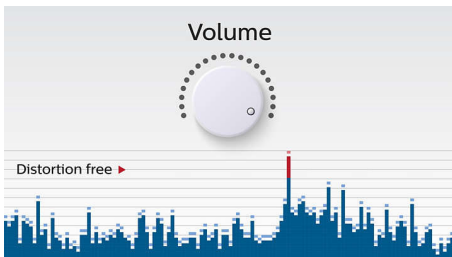

PHILIPS

wireless portable speaker
Bluetooth® Splash-proof, By-packed strap, 8hrs, rechargeable battery

BT110A/00

Highlights

Wireless music streaming

Bluetooth is a short range wireless communication technology that is both robust and energy-efficient. The technology allows easy wireless connection to iPod/iPhone/iPad or other Bluetooth devices, such as smartphones, tablets or even laptops. So you can enjoy your favourite music and sound from videos or games wirelessly.

Anti-clipping function

Anti-Clipping lets you play music louder and keeps the quality high, even when the battery is low. It accepts a range of input signals from 300 mV to 1000 mV and keeps your speakers safe from damage by distortion. This built-in function monitors the musical signal as it goes through the amplifier and keeps peaks within the amplifier's range, preventing the audio distortion caused by clipping without affecting loudness. A portable speaker's ability to reproduce musical peaks decreases along with battery power, but anti-clipping reduces peaks caused by low battery, keeping music distortion-free.