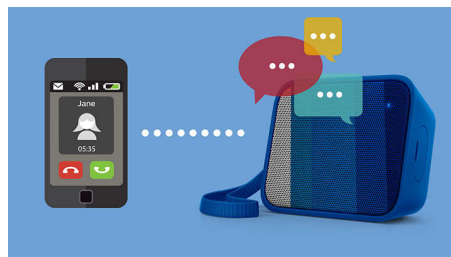

Anti-clipping function

Anti-Clipping lets you play music louder and keeps the quality high, even when the battery is low. It accepts a range of input signals from 300 mV to 1000 mV and keeps your speakers safe from damage by distortion. This built-in function monitors the musical signal as it goes through the amplifier and keeps peaks within the amplifier's range, preventing the audio distortion caused by clipping without affecting loudness. A portable speaker's ability to reproduce musical peaks decreases along with battery power, but anti-clipping reduces peaks caused by low battery, keeping music distortion-free.

by-packed finely knitted strap

Our by-packed strap is made of a vibrant and finely knitted fabric sleeve making it stylish enough to be a fashion accessory.

Built-in microphone

With its built-in microphone, this speaker also works as a speaker phone. When a call comes in, the music is put on pause and you can talk via the speaker. Call for a business meeting.

Or, call your friend from a party. Either way, it works great.

Built-in rechargeable battery

Play music out loud - anytime, anywhere. The built-in rechargeable battery lets you enjoy your personal music without the fuss of tangled power cords and the inconvenient search for an electrical socket. Enjoy great music with the freedom of portability now.