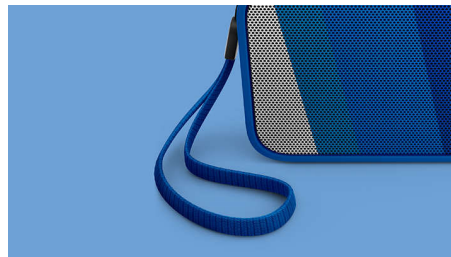

Philips PixelPop
wireless portable speaker

Bluetooth®

Splash-proof
By-packed strap
8hrs, rechargeable battery

BT110A

Small size, big bass

This compact BT110 has all the acoustic essentials that normally come only with a big speaker. That's why it sounds clear and loud with surprising good bass. Oh, it's also splash proof and has a strap. It's ready anytime, anywhere.

PHILIPS

wireless portable speaker
Bluetooth® Splash-proof, By-packed strap, 8hrs, rechargeable battery

BT110A/00

Highlights

Wireless music streaming

Bluetooth is a short range wireless communication technology that is both robust and energy-efficient. The technology allows easy wireless connection to iPod/iPhone/iPad or other Bluetooth devices, such as smartphones, tablets or even laptops. So you can enjoy your favourite music and sound from videos or games wirelessly.

Anti-clipping function

Anti-Clipping lets you play music louder and keeps the quality high, even when the battery is low. It accepts a range of input signals from 300 mV to 1000 mV and keeps your speakers safe from damage by distortion. This built-in function monitors the musical signal as it goes through the amplifier and keeps peaks within the amplifier's range, preventing the audio distortion caused by clipping without affecting loudness. A portable speaker's ability to reproduce musical peaks decreases along with battery power, but anti-clipping reduces peaks caused by low battery, keeping music distortion-free.

by-packed finely knitted strap

Our by-packed strap is made of a vibrant and finely knitted fabric sleeve making it stylish enough to be a fashion accessory.

Built-in microphone

With its built-in microphone, this speaker also works as a speaker phone. When a call comes in, the music is put on pause and you can talk via the speaker. Call for a business meeting.