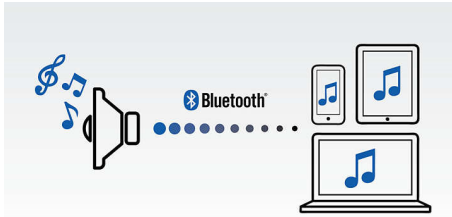

- Built-in rechargeable battery for music playback anywhere
- Splash-proof design ideal for outdoor use (IPX4)
- Carry it anywhere with the by-packed finely knitted strap

Simplicity in use

- Built-in microphone for hands-free phone calls
- Audio-in for easy connection to almost any electronic device
- Wireless music streaming via Bluetooth

PHILIPS

wireless portable speaker
Bluetooth® Splash-proof, By-packed strap, 8hrs, rechargeable battery

BT110A/00

Highlights

Wireless music streaming

Bluetooth is a short range wireless communication technology that is both robust and energy-efficient. The technology allows easy wireless connection to iPod/iPhone/iPad or other Bluetooth devices, such as smartphones, tablets or even laptops. So you can enjoy your favourite music and sound from videos or games wirelessly.

Anti-clipping function

Anti-Clipping lets you play music louder and keeps the quality high, even when the battery is low. It accepts a range of input signals from 300 mV to 1000 mV and keeps your speakers safe from damage by distortion. This built-in function monitors the musical signal as it goes through the amplifier and keeps peaks within the amplifier's range, preventing the audio distortion caused by clipping without affecting loudness. A portable speaker's ability to reproduce musical peaks decreases along with battery power, but anti-clipping reduces peaks caused by low battery, keeping music distortion-free.