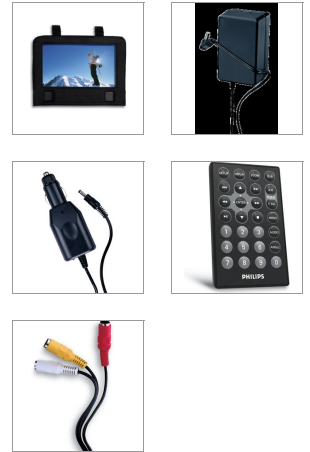

Philips
Portable DVD Player

22.9 cm (9") LCD
5-hr playtime

PD9000

Enjoy movies longer, while on the go

Enjoy your movies anytime, anyplace! The PD9000 portable DVD player features 9" TFT LCD screen for your great viewing experience. You can indulge in up to 5 hours of DVD/DivX[®]/MPEG movies, MP3-CD/CD music and JPEG photos on the go.

Enrich your AV entertainment experience

- 22.9 cm (9") TFT color widescreen LCD display
- Built-in stereo speakers

Extra touches for your convenience

- Up to 5-hour playback with a built-in battery*
- AC adaptor, car adaptor and AV cable included
- Car mount pouch included for easy in-car use
- Full Resume on Power Loss

5-hour built-in battery*

This Philips player comes with a compact built-in rechargeable battery for long-lasting power.

Up to 5 hours of continuous movie, photo and music playback enjoyment can be achieved on a single charge. Just plug in the power cable to recharge the player - it's that simple.

Car mount pouch

Mount your portable DVD player easily to your car headrest. You can enjoy DVD movies on the road.

Power Resume

The DVD-Video player remembers where you stop watching last time when it is powered off directly or when the power supply discontinued. If you did not switch to play another disc, your player will resume play where you have stopped the movie last time just by reloading the disc. Making your life a lot easier!