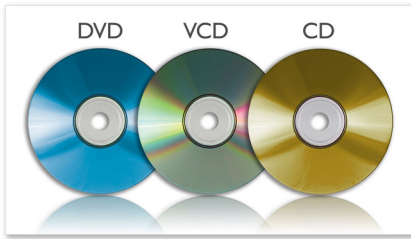

Portable DVD Player
22.9 cm (9") LCD 5-hr playtime

PD9000/07

Highlights

DVD, DVD+/-RW, (S)VCD, CD

The Philips Portable DVD player is compatible with most DVD and CD discs available in the market. DVD, DVD+/-R, DVD+/-RW, (S)VCD, and CD – all of them can play on the DVD player. DVD+/-R is a shorthand term for a DVD drive that can accept both of the common recordable DVD formats. Likewise, DVD+/-RW handles both common rewritable disc types.