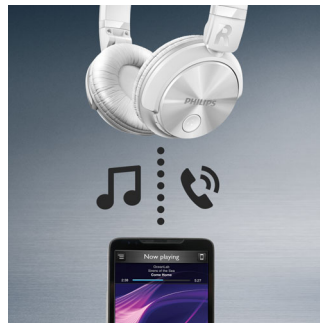

Soft ear cushions

Soft breathable ear cushions for long listening sessions and comfort.

Wireless music and calls

Simply pair your smart device with your headphones using Bluetooth and enjoy the freedom and pleasure of crystal clear music and phone calls – without the hassle of wires.