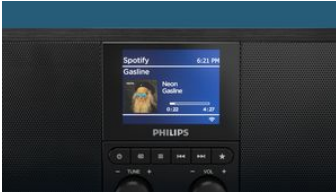

Hear what you love

- 2x 3" full-range drivers. Clear, detailed sound

- Bass-reflex port. Full, powerful low tones

Day and night

- Sleek looks. Large 2.4" color display
- Dual alarms and sleep timer
- DC-in. Mains-powered
- Dimensions: 268x159x114 mm

PHILIPS

Features

Internet radio

This internet radio is your ticket to thousands of global stations broadcasting every conceivable kind of program. The digital tuner delivers crystal-clear reception and you can set up to 20 presets for your favorite internet, DAB+, or FM stations.

Easy streaming. Epic listening

Streaming from Spotify? This Bluetooth internet radio boasts Spotify Connect. Use your mobile as a remote control while the radio streams Spotify's best-

quality signal—directly from the Spotify servers. You can also stream from other music services via your mobile device.

Sleek looks

The matte-black wooden cabinet surrounds a large, high-gloss color display, and a black metal speaker grille. The display shows album art and song information from Spotify Connect, and station logos when you use internet radio or DAB.