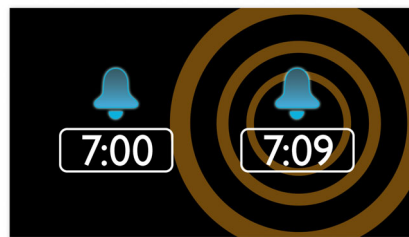

Repeat alarm

To counter oversleeping, the Philips Clock radio has a snooze feature. Should the alarm ring and you wish to continue sleeping a bit longer, simply press the Repeat Alarm button once and go back to sleep. Nine minutes later the alarm will ring again. You can continue to press the Repeat Alarm button every nine minutes until you turn off the alarm altogether.