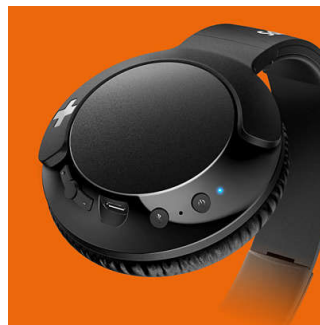

Button controls

Button controls on the right ear shell enable you to control music and calls with a press.