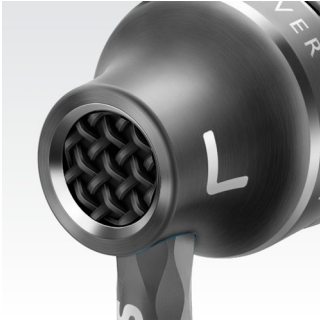

## High resolution sound

with solid metal housing

The Philips SHE9105 headphones boasts premium drivers and precision-crafted metal housing for detailed yet pure sound. Oval sound tubes & choice of 3 ear-tips ensure comfort and fit, while in-line mic lets you switch from music to calls.

### Always ready to go

- Anti-tangle slider keeps your cables together neatly
- Durable Flexi-grip for strong headphone-to-cable connection
- Featuring in-line remote with mic for music and calls

### Aluminum housing

The headphone's housing is crafted from sturdy aluminum, which prevents vibration for the purest sound performance. In addition, it protects the earphones from the wear and tear of everyday use.

### Durable Flexi-grip connection

This soft yet durable and flexible connector between the earphone and cable helps protect against potential damage from repeated bending.