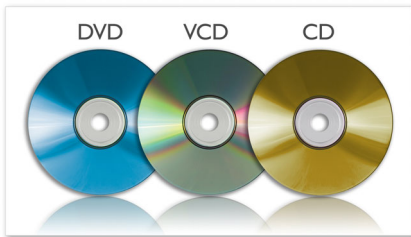

DVD, DVD+/-RW, (S)VCD, CD

The Philips Portable DVD player is compatible with most DVD and CD discs available in the market. DVD, DVD+/-R, DVD+/-RW,

(S)VCD, and CD – all of them can play on the DVD player. DVD+/-R is a shorthand term for a DVD drive that can accept both of the common recordable DVD formats. Likewise, DVD+/-RW handles both common rewritable disc types.