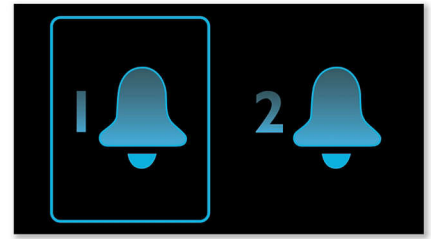

Dual alarm

The Philips audio system comes with two alarm times. Set one alarm time to wake you up and the other time to wake up your partner.