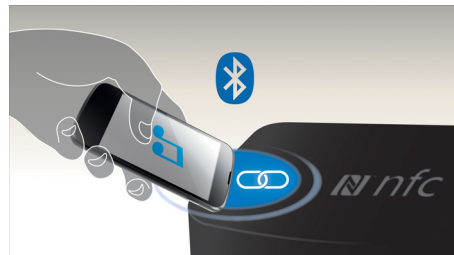

Built-in Wi-Fi

Thanks to built-in Wi-Fi, by simply connecting your home theatre directly to your home network, you can experience a rich selection of popular online services. You can enjoy some

of the best websites offering movies, pictures, infotainment and other online content tailored to fit your TV screen.

Bluetooth wireless streaming

Bluetooth wireless music streaming from your music devices

Miracast™

Miracast™ is a peer-to-peer wireless screencasting standard formed via Wi-Fi Direct connections. Simplified user interface like mirroring the portable device's screen to a bigger screen on a Miracast™ certified device, not limited by pre-built codecs for decoding.

NFC technology

Pair Bluetooth devices easily with one-touch NFC (Near Field Communications) technology. Just tap the NFC-enabled smartphone or tablet on the NFC area of a speaker to turn the speaker on, start Bluetooth pairing and begin streaming music.