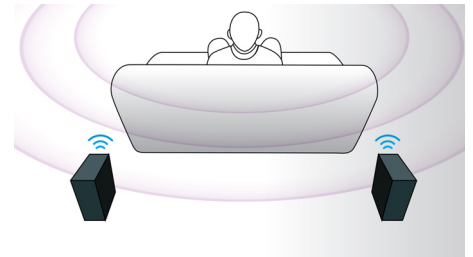

Wireless rear speakers

Wireless rear speakers give you scalability and mobility in speaker placement. Developed using interference-free technology, wireless speakers provide full surround sound without unsightly wire connections. **The wireless connection is between the main unit and the rear speakers only. Rear speakers are both connected to wireless receiver modules.