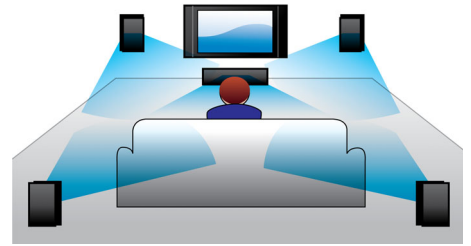

Tuner/Reception/Transmission

- Tuner Bands: FM
- Number of Preset Channels: 40

Highlights

Dolby Digital

Because Dolby Digital, the world's leading digital multi-channel audio standards, make use of the way the human ear naturally processes sound, you experience superb quality surround sound audio with realistic spatial cues.