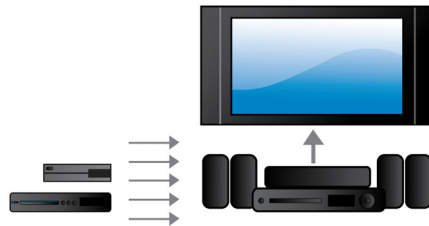

1000W RMS power

1000W RMS power delivers great sound for movies and music

Full HD 3D Blu-ray

Be enthralled by 3D movies in your own living room on a Full HD 3D TV. Active 3D uses the latest generation of fast switching displays for real life depth and realism in full 1080x1920 HD resolution. By watching these images through special glasses with right and left lenses that are timed to open and close in synchrony with alternating images, the full HD 3D viewing experience is created in your home

cinema. Premium 3D movie releases on Blu-ray offer a wide, high quality selection of content. Blu-ray also delivers uncompressed surround sound for an unbelievably real audio experience.

HDMI x 2

Enjoy larger-than-life 3D playback and crystal-clear 5.1 or 7.1 audio by simply plugging our player's audio HDMI x 2 output to the connection in your non-3D AV receiver.