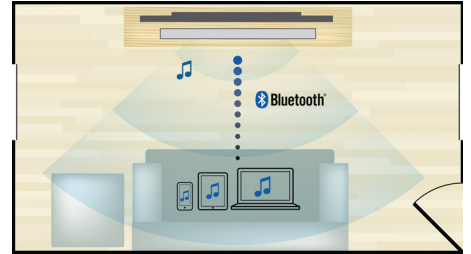

cinema. Premium 3D movie releases on Blu-ray offer a wide, high quality selection of content. Blu-ray also delivers uncompressed surround sound for an unbelievably real audio experience.

HDMI x 2

Enjoy larger-than-life 3D playback and crystal-clear 5.1 or 7.1 audio by simply plugging our player's audio HDMI x 2 output to the connection in your non-3D AV receiver.

Play & charge your iPod/iPhone

Enjoy your favorite music while charging your iPod/iPhone! Simply connect your iPod/iPhone with its USB cable to the USB port of the Home Theater System. It charges your iPod/iPhone while it plays so you can enjoy your music and not have to worry about your Apple device battery running out.

Built-in WiFi

Thanks to built-in WiFi, by simply connecting your home theater directly to your home network, you can experience a rich selection of popular online services. You can enjoy some

of the best websites offering movies, pictures, infotainment and other online contents tailored to fit your TV screen.

Bluetooth wireless streaming

Bluetooth wireless music streaming from your music devices

Dolby TrueHD and DTS-HD

Dolby TrueHD and DTS-HD Master Audio Essential deliver the finest sound from your Blu-ray Discs. Audio reproduced is virtually indistinguishable from the studio master, so you hear what the creators intended for you to hear. Dolby TrueHD and DTS-HD Master Audio Essential complete your high definition entertainment experience.