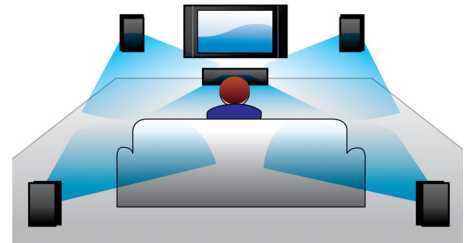

Built-in WiFi

Thanks to built-in WiFi, by simply connecting your home theater directly to your home network, you can experience a rich selection of popular online services. You can enjoy some

of the best websites offering movies, pictures, infotainment and other online contents tailored to fit your TV screen.

Bluetooth wireless streaming

Bluetooth wireless music streaming from your music devices

Dolby TrueHD and DTS-HD

Dolby TrueHD and DTS-HD Master Audio Essential deliver the finest sound from your Blu-ray Discs. Audio reproduced is virtually indistinguishable from the studio master, so you hear what the creators intended for you to hear. Dolby TrueHD and DTS-HD Master Audio Essential complete your high definition entertainment experience.