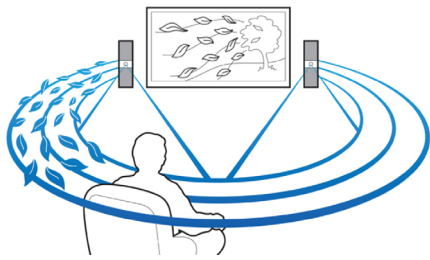

Highlights

Crystal Clear Sound

Crystal Clear Sound for super clarity and realism