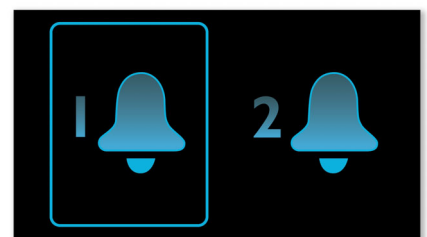

Dual alarm

The Philips audio system comes with two alarm times. Set one alarm time to wake you up and the other time to wake up your partner.