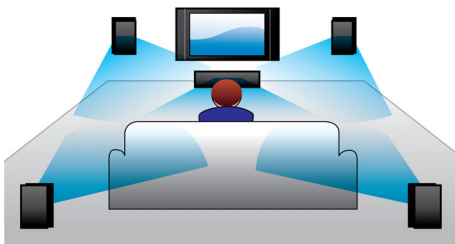

Dolby Digital

Because Dolby Digital, the world's leading digital multi-channel audio standards, make use of the way the human ear naturally processes sound, you experience superb quality surround sound audio with realistic spatial cues.