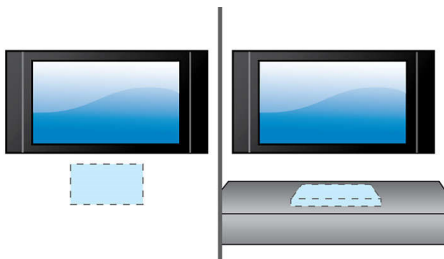

- Flexible placement on the wall or tabletop
- SoundBar design best fitting an 81 cm (32") flat TV or larger

Connect and enjoy all your entertainment

- EasyLink to control all HDMI CEC devices via a single remote
- HDMI 1080p upscales to high definition for sharper pictures

Dolby Virtual Speaker

Dolby Virtual Speaker is a sophisticated audio virtualisation technology that produces rich and immersive surround sound from a two-speaker system. Highly advanced spatial algorithms faithfully replicate the sonic characteristics that occur in an ideal 5.1-channel environment. DVD playback is enhanced by expanding the 2-channel environment. When combined with Dolby Pro Logic II processing, any high-quality stereo source is transformed into true-to-life, multi-channel surround sound. No need to purchase extra speakers, wires or speaker stands to appreciate room-filling sound.

Flexible placement

Flexible placement on the wall or tabletop

SoundBar design

The SoundBar home cinema speaker lends an air of sophistication and grace to any living room. Though it is designed to fit a flat TV with an 81-cm (32") screen or larger, it will also sit under any other flat TV like a companion - matching your whole interior and lifestyle.

Subwoofer for powerful bass

Subwoofer for powerful bass

Built-in FM tuner

Built-in FM tuner

HDMI 1080p

HDMI 1080p upscaling delivers images that are crystal clear. Movies in standard definition can now be enjoyed in true high definition resolution - ensuring more details and more true-to-life pictures. Progressive Scan (represented by "p" in "1080p") eliminates the line structure prevalent on TV screens, again ensuring relentlessly sharp images. To top it off, HDMI makes a direct digital connection that can carry uncompressed digital HD video as well as digital multi-channel audio, without conversions to analogue - delivering perfect picture and sound quality, completely free from noise.