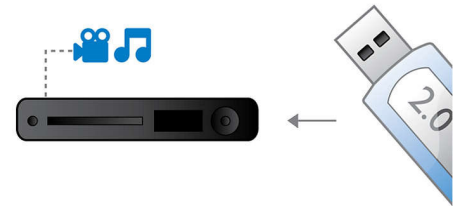

Hi-Speed USB 2.0 Link

The Universal Serial Bus or USB is a protocol standard that is conveniently used to link PCs, peripherals and consumer electronic equipment. Hi-Speed USB devices have a data transfer rate of up to 480 Mbps - up from the 12 Mbps of original USB devices. With Hi-Speed USB 2.0 Link, all you have to do is plug in your USB device, select the movie, music or photo and play away.