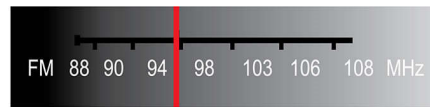

Dolby Virtual Speaker

Dolby Virtual Speaker is a sophisticated audio virtualisation technology that produces rich and immersive surround sound from a two-speaker system. Highly advanced spatial algorithms faithfully replicate the sonic characteristics that occur in an ideal 5.1-channel environment. DVD playback is enhanced by expanding the 2-channel environment. When combined with Dolby Pro Logic II processing, any high-quality stereo source is transformed into true-to-life, multi-channel surround sound. No need to purchase extra speakers, wires or speaker stands to appreciate room-filling sound.

Flexible placement

Flexible placement on the wall or tabletop

SoundBar design

The SoundBar home cinema speaker lends an air of sophistication and grace to any living room. Though it is designed to fit a flat TV with an 81-cm (32") screen or larger, it will also sit under any other flat TV like a companion - matching your whole interior and lifestyle.

Subwoofer for powerful bass

Subwoofer for powerful bass

Built-in FM tuner

Built-in FM tuner

HDMI 1080p

HDMI 1080p upscaling delivers images that are crystal clear. Movies in standard definition can now be enjoyed in true high definition resolution - ensuring more details and more true-to-life pictures. Progressive Scan (represented by "p" in "1080p") eliminates the line structure prevalent on TV screens, again ensuring relentlessly sharp images. To top it off, HDMI makes a direct digital connection that can carry uncompressed digital HD video as well as digital multi-channel audio, without conversions to analogue - delivering perfect picture and sound quality, completely free from noise.