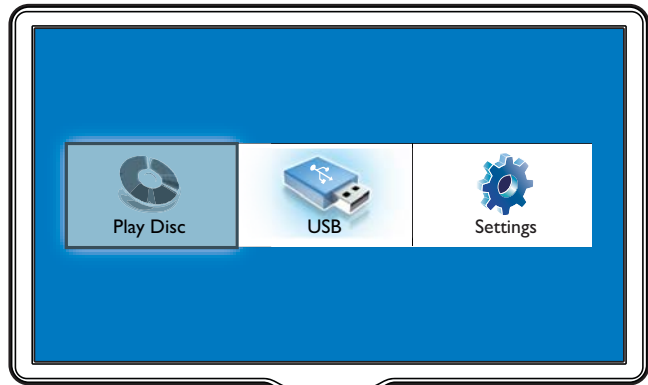

1

3

4

2

Video Setup	OSD Language	English
Audio Setup	Parental Control	• Off
Preference Setup	Screen Saver	• On
EasyLink Setup	Change PIN	•
Advanced Setup	Display Panel	• 100%
	Auto Standby	• On
	PBC	• On
	Sleep Timer	• Off

OSD Language	English
Parental Control	Español
Screen Saver	Português
Change PIN	
Display Panel	
Auto Standby	
PBC	
Sleep Timer	▼

3

DISC

MP3

USB 

Specifications are subject to change without notice
Trademarks are the property of Koninklijke Philips Electronics N.V.
or their respective owners
2009 © Koninklijke Philips Electronics N.V. All rights reserved.
sgythy_0936/55/v2