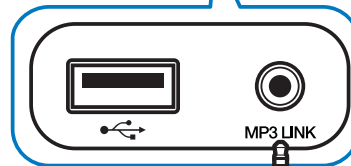

1

3

4

2

Video Setup	OSD Language	English
Audio Setup	Parental Control	• Off
Preference Setup	Screen Saver	• On
EasyLink Setup	Change PIN	•
Advanced Setup	Display Panel	• 100%
	Auto Standby	• On
	PBC	• On
	Sleep Timer	• Off

OSD Language	English
Parental Control	Español
Screen Saver	Português
Change PIN	
Display Panel	
Auto Standby	
PBC	
Sleep Timer	▼

3

DISC

MP3

USB 

Specifications are subject to change without notice
Trademarks are the property of Koninklijke Philips Electronics N.V.
or their respective owners
2009 © Koninklijke Philips Electronics N.V. All rights reserved.
sgythy_0936/55/v2