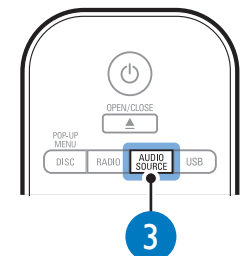

1

3

4

2

Video Setup	OSD Language	English
Audio Setup	Parental Control	• Off
Preference Setup	Screen Saver	• On
EasyLink Setup	Change PIN	•
Advanced Setup	Display Panel	• 100%
	Auto Standby	• On
	PBC	• On
	Sleep Timer	• Off

OSD Language	English
Parental Control	Español
Screen Saver	Português
Change PIN	
Display Panel	
Auto Standby	
PBC	
Sleep Timer	▼

3

DISC

MP3

USB 

Specifications are subject to change without notice
Trademarks are the property of Koninklijke Philips Electronics N.V.
or their respective owners
2009 © Koninklijke Philips Electronics N.V. All rights reserved.
sgythy_0936/55/v2