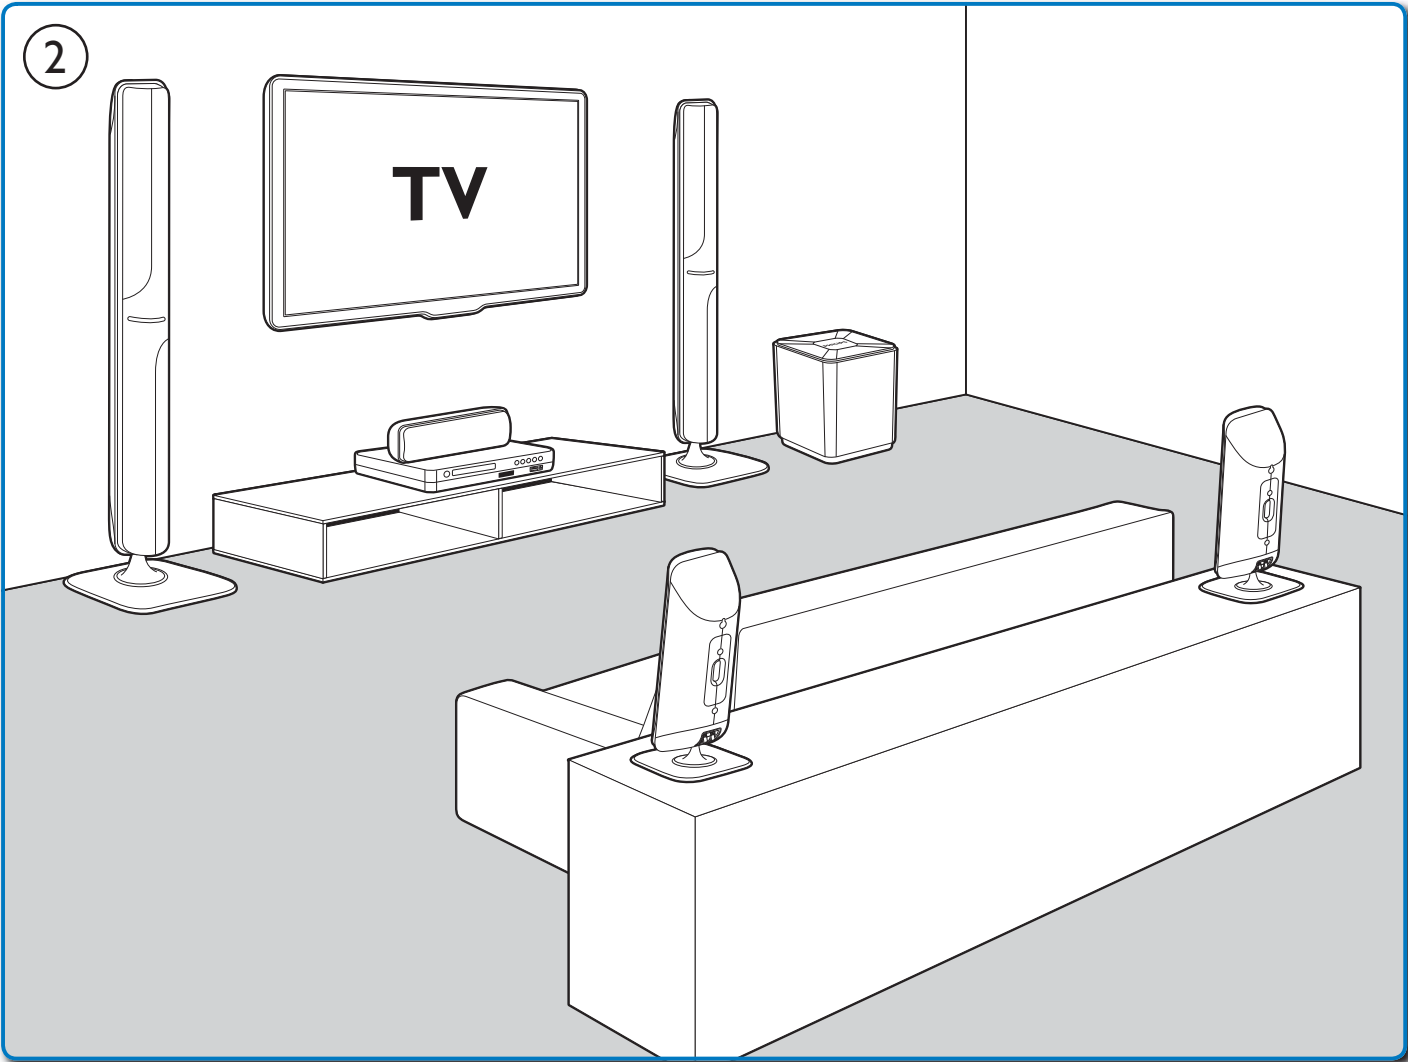

1

3

4

2

Video Setup	OSD Language	English
Audio Setup	Parental Control	• Off
Preference Setup	Screen Saver	• On
EasyLink Setup	Change PIN	•
Advanced Setup	Display Panel	• 100%
	Auto Standby	• On
	PBC	• On
	Sleep Timer	• Off