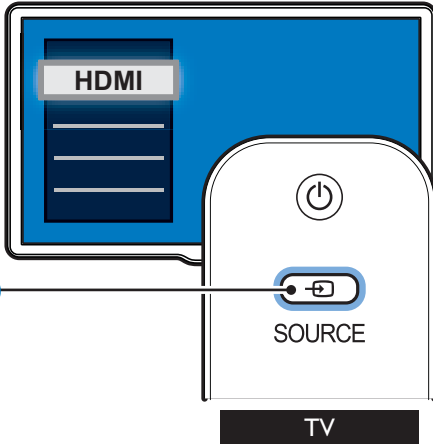

1

3

4

2

Video Setup	OSD Language	English
Audio Setup	Parental Control	• Off
Preference Setup	Screen Saver	• On
EasyLink Setup	Change PIN	•
Advanced Setup	Display Panel	• 100%
	Auto Standby	• On
	PBC	• On
	Sleep Timer	• Off

OSD Language	English
Parental Control	Español
Screen Saver	Português
Change PIN	
Display Panel	
Auto Standby	
PBC	
Sleep Timer	▼

3

DISC

MP3

USB 

Specifications are subject to change without notice
Trademarks are the property of Koninklijke Philips Electronics N.V.
or their respective owners
2009 © Koninklijke Philips Electronics N.V. All rights reserved.
sgythy_0936/55/v2