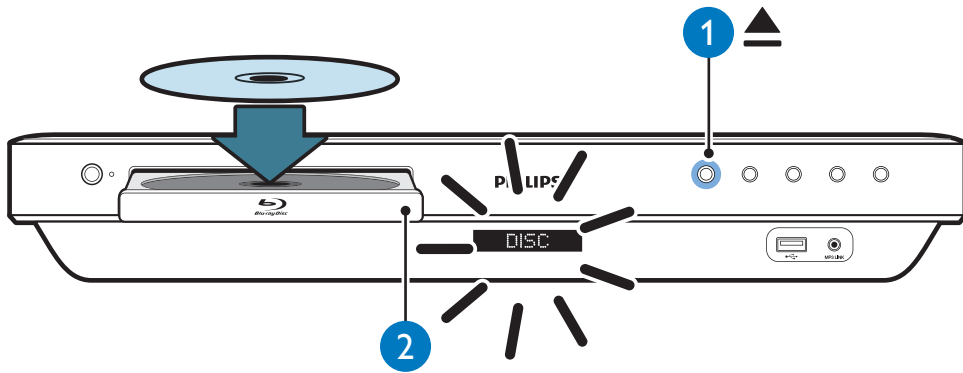

1

3

4

2

Video Setup	OSD Language	English
Audio Setup	Parental Control	• Off
Preference Setup	Screen Saver	• On
EasyLink Setup	Change PIN	•
Advanced Setup	Display Panel	• 100%
	Auto Standby	• On
	PBC	• On
	Sleep Timer	• Off

OSD Language	English
Parental Control	Español
Screen Saver	Português
Change PIN	
Display Panel	
Auto Standby	
PBC	
Sleep Timer	▼

3

DISC

MP3

USB 

Specifications are subject to change without notice
Trademarks are the property of Koninklijke Philips Electronics N.V.
or their respective owners
2009 © Koninklijke Philips Electronics N.V. All rights reserved.
sgythy_0936/55/v2