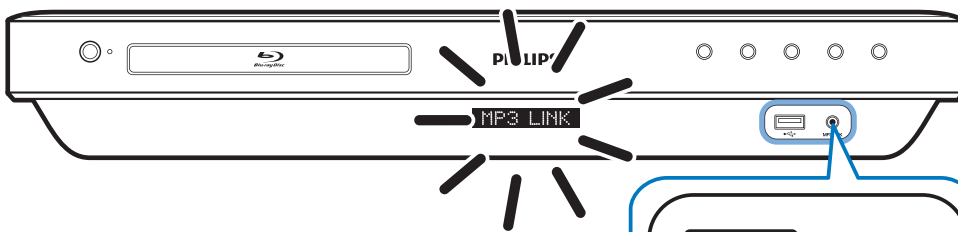

1

3

4

2

Video Setup	OSD Language	English
Audio Setup	Parental Control	• Off
Preference Setup	Screen Saver	• On
EasyLink Setup	Change PIN	•
Advanced Setup	Display Panel	• 100%
	Auto Standby	• On
	PBC	• On
	Sleep Timer	• Off

OSD Language	English
Parental Control	Español
Screen Saver	Português
Change PIN	
Display Panel	
Auto Standby	
PBC	
Sleep Timer	▼

3

DISC

MP3

USB 

Specifications are subject to change without notice
Trademarks are the property of Koninklijke Philips Electronics N.V.
or their respective owners
2009 © Koninklijke Philips Electronics N.V. All rights reserved.
sgythy_0936/55/v2