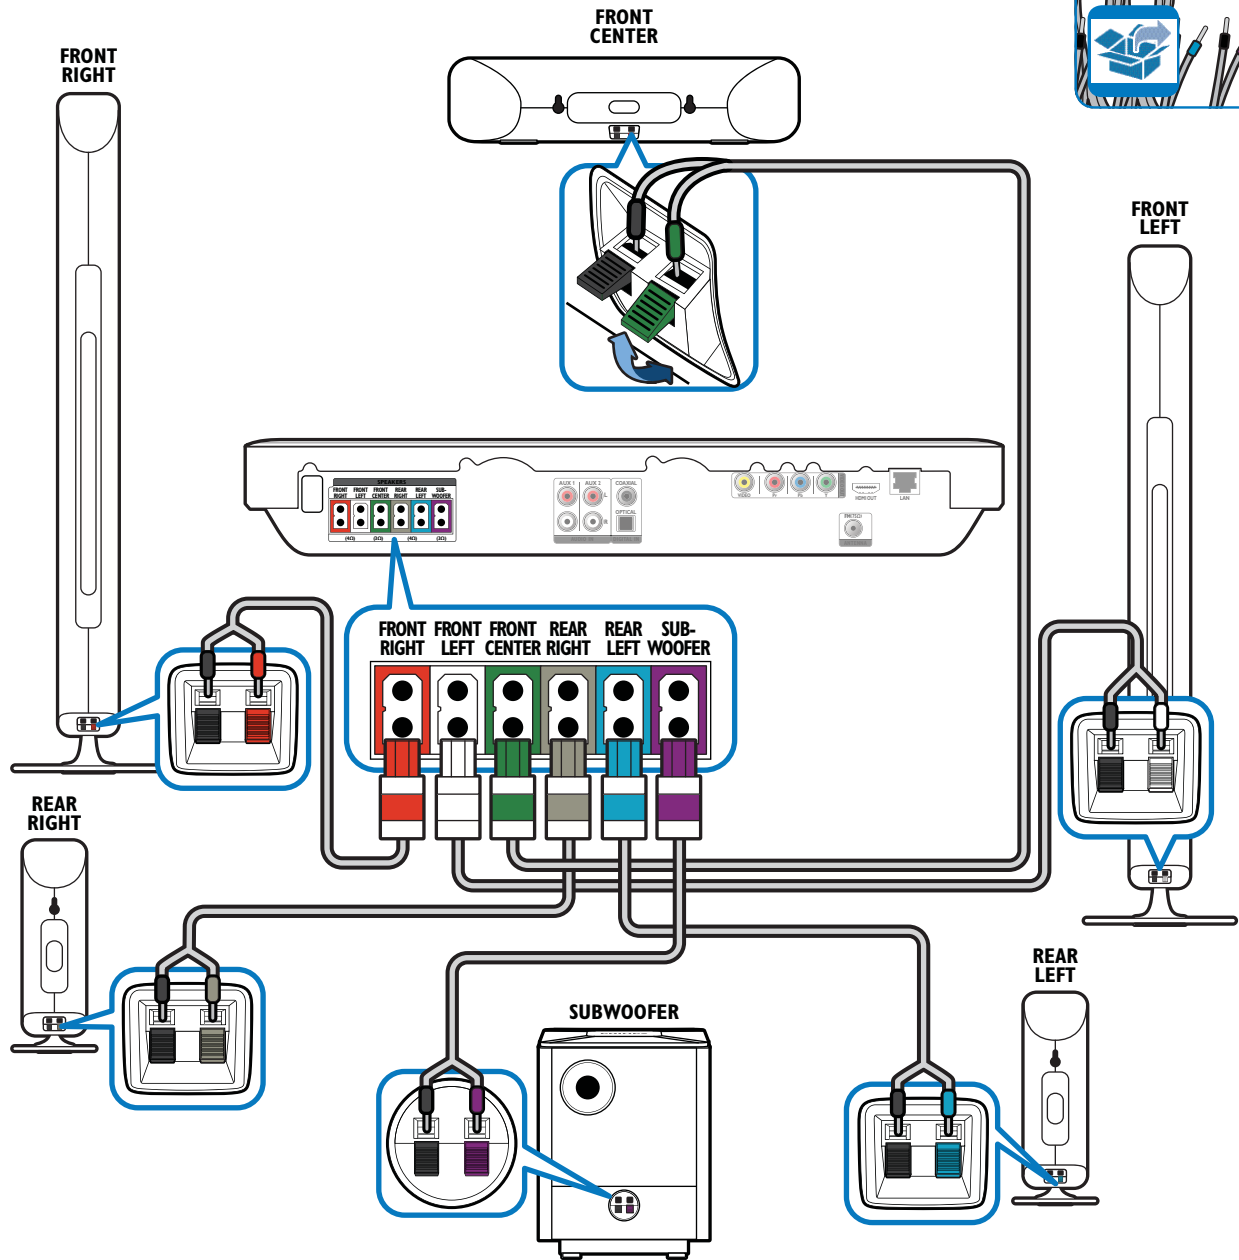

Register your product and get support at
www.philips.com/welcome

HTS7520/55

Quick Start

PHILIPS

FM

HDMI

Easy Speaker Cables

* Adaptador fornecido como acessório não deverá ser usado nas redes elétricas do Brasil, seu uso é destinado exclusivamente a outros países da América Latina.

1

3

4

2

Video Setup	OSD Language	English
Audio Setup	Parental Control	• Off
Preference Setup	Screen Saver	• On
EasyLink Setup	Change PIN	•
Advanced Setup	Display Panel	• 100%
	Auto Standby	• On
	PBC	• On
	Sleep Timer	• Off

OSD Language	English
Parental Control	Español
Screen Saver	Português
Change PIN	
Display Panel	
Auto Standby	
PBC	
Sleep Timer	▼

3

DISC

MP3

USB 

Specifications are subject to change without notice
Trademarks are the property of Koninklijke Philips Electronics N.V.
or their respective owners
2009 © Koninklijke Philips Electronics N.V. All rights reserved.
sgythy_0936/55/v2