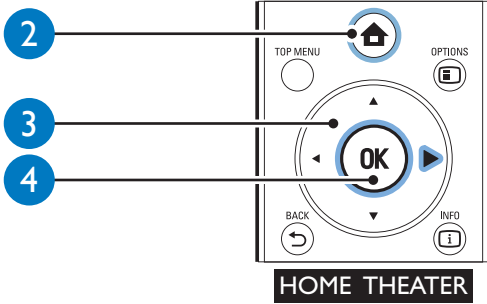

1

3

4

2

Video Setup	OSD Language	English
Audio Setup	Parental Control	• Off
Preference Setup	Screen Saver	• On
EasyLink Setup	Change PIN	•
Advanced Setup	Display Panel	• 100%
	Auto Standby	• On
	PBC	• On
	Sleep Timer	• Off

OSD Language	English
Parental Control	Español
Screen Saver	Português
Change PIN	
Display Panel	
Auto Standby	
PBC	
Sleep Timer	▼

3

DISC

MP3

USB 

Specifications are subject to change without notice
Trademarks are the property of Koninklijke Philips Electronics N.V.
or their respective owners
2009 © Koninklijke Philips Electronics N.V. All rights reserved.
sgythy_0936/55/v2