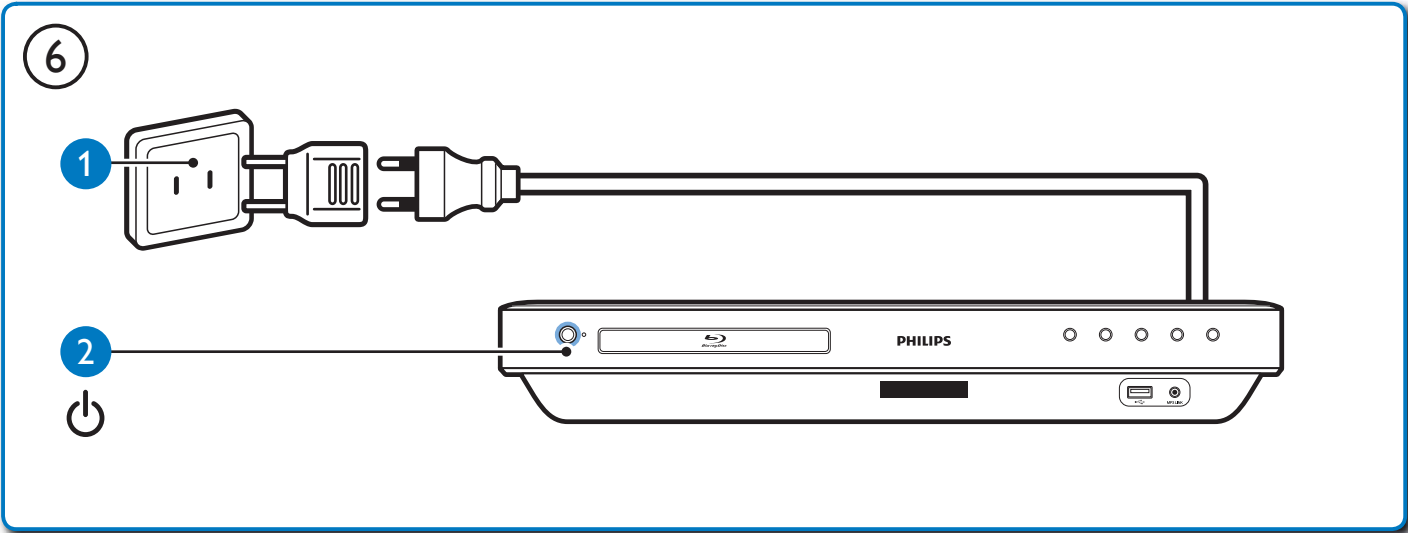

1

3

4

2

Video Setup	OSD Language	English
Audio Setup	Parental Control	• Off
Preference Setup	Screen Saver	• On
EasyLink Setup	Change PIN	•
Advanced Setup	Display Panel	• 100%
	Auto Standby	• On
	PBC	• On
	Sleep Timer	• Off