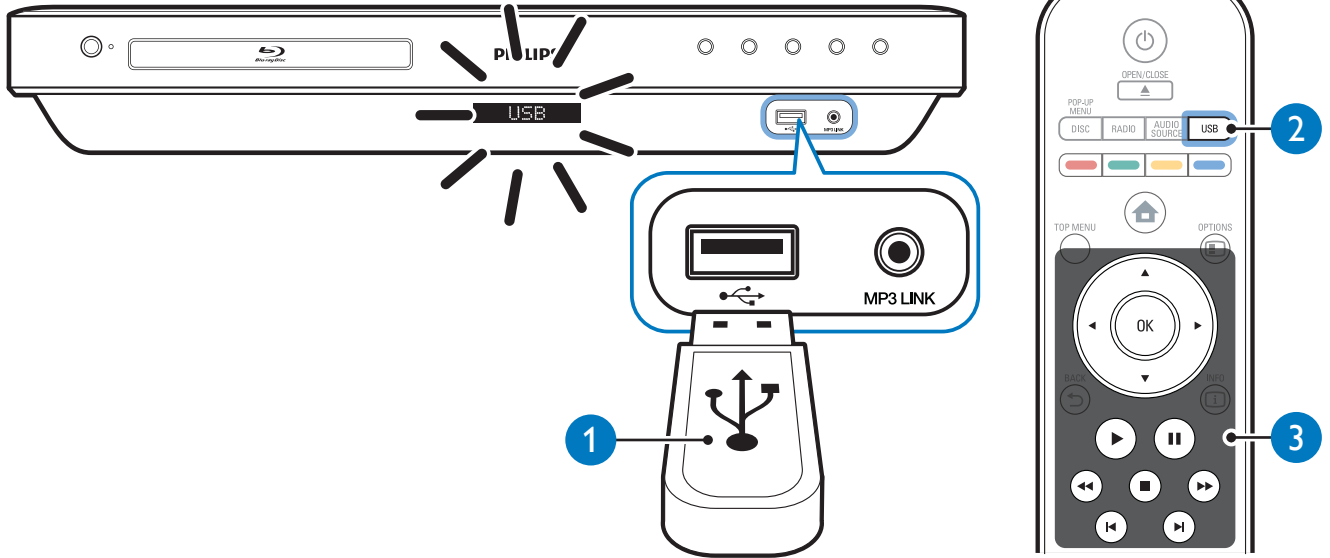

1

3

4

2

Video Setup	OSD Language	English
Audio Setup	Parental Control	• Off
Preference Setup	Screen Saver	• On
EasyLink Setup	Change PIN	•
Advanced Setup	Display Panel	• 100%
	Auto Standby	• On
	PBC	• On
	Sleep Timer	• Off

OSD Language	English
Parental Control	Español
Screen Saver	Português
Change PIN	
Display Panel	
Auto Standby	
PBC	
Sleep Timer	▼

3

DISC

MP3

USB 

Specifications are subject to change without notice
Trademarks are the property of Koninklijke Philips Electronics N.V.
or their respective owners
2009 © Koninklijke Philips Electronics N.V. All rights reserved.
sgythy_0936/55/v2