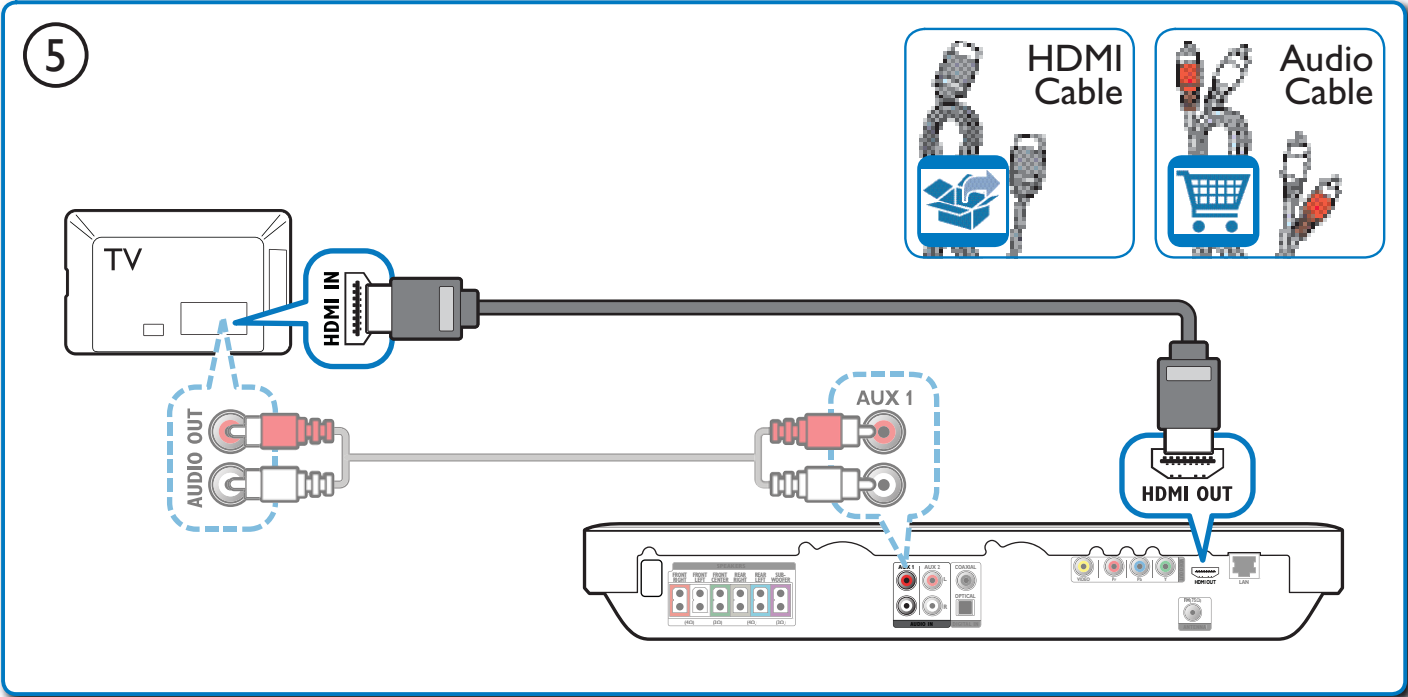

1

3

4

2

Video Setup	OSD Language	English
Audio Setup	Parental Control	• Off
Preference Setup	Screen Saver	• On
EasyLink Setup	Change PIN	•
Advanced Setup	Display Panel	• 100%
	Auto Standby	• On
	PBC	• On
	Sleep Timer	• Off

OSD Language	English
Parental Control	Español
Screen Saver	Português
Change PIN	
Display Panel	
Auto Standby	
PBC	
Sleep Timer	▼

3

DISC

MP3

USB 

Specifications are subject to change without notice
Trademarks are the property of Koninklijke Philips Electronics N.V.
or their respective owners
2009 © Koninklijke Philips Electronics N.V. All rights reserved.
sgythy_0936/55/v2