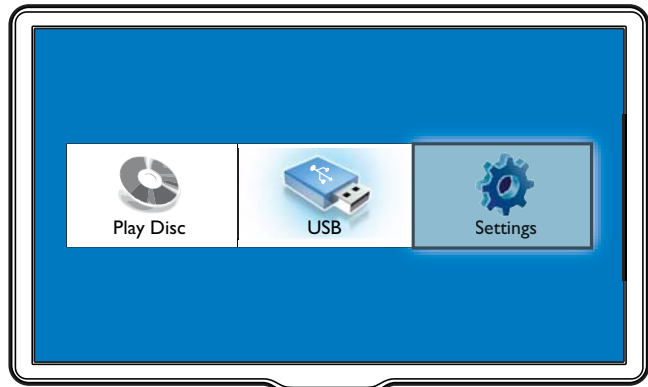

1

3

4

2

Video Setup	OSD Language	English
Audio Setup	Parental Control	• Off
Preference Setup	Screen Saver	• On
EasyLink Setup	Change PIN	•
Advanced Setup	Display Panel	• 100%
	Auto Standby	• On
	PBC	• On
	Sleep Timer	• Off

OSD Language	English
Parental Control	Español
Screen Saver	Português
Change PIN	
Display Panel	
Auto Standby	
PBC	
Sleep Timer	▼

3

DISC

MP3

USB 

Specifications are subject to change without notice
Trademarks are the property of Koninklijke Philips Electronics N.V.
or their respective owners
2009 © Koninklijke Philips Electronics N.V. All rights reserved.
sgythy_0936/55/v2