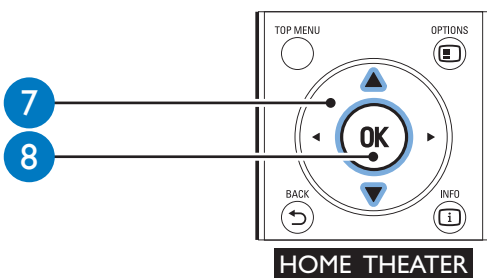

1

3

4

2

Video Setup	OSD Language	English
Audio Setup	Parental Control	• Off
Preference Setup	Screen Saver	• On
EasyLink Setup	Change PIN	•
Advanced Setup	Display Panel	• 100%
	Auto Standby	• On
	PBC	• On
	Sleep Timer	• Off

OSD Language	English
Parental Control	Español
Screen Saver	Português
Change PIN	
Display Panel	
Auto Standby	
PBC	
Sleep Timer	▼

3

DISC

MP3

USB 

Specifications are subject to change without notice
Trademarks are the property of Koninklijke Philips Electronics N.V.
or their respective owners
2009 © Koninklijke Philips Electronics N.V. All rights reserved.
sgythy_0936/55/v2