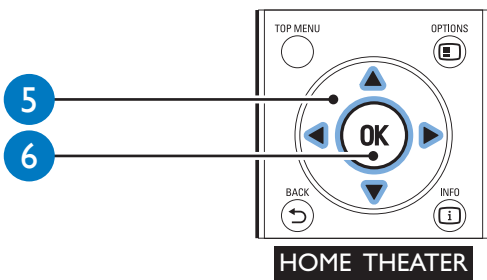

1

3

4

2

Video Setup	OSD Language	English
Audio Setup	Parental Control	• Off
Preference Setup	Screen Saver	• On
EasyLink Setup	Change PIN	•
Advanced Setup	Display Panel	• 100%
	Auto Standby	• On
	PBC	• On
	Sleep Timer	• Off

OSD Language	English
Parental Control	Español
Screen Saver	Português
Change PIN	
Display Panel	
Auto Standby	
PBC	
Sleep Timer	▼

3

DISC

MP3

USB 

Specifications are subject to change without notice
Trademarks are the property of Koninklijke Philips Electronics N.V.
or their respective owners
2009 © Koninklijke Philips Electronics N.V. All rights reserved.
sgythy_0936/55/v2