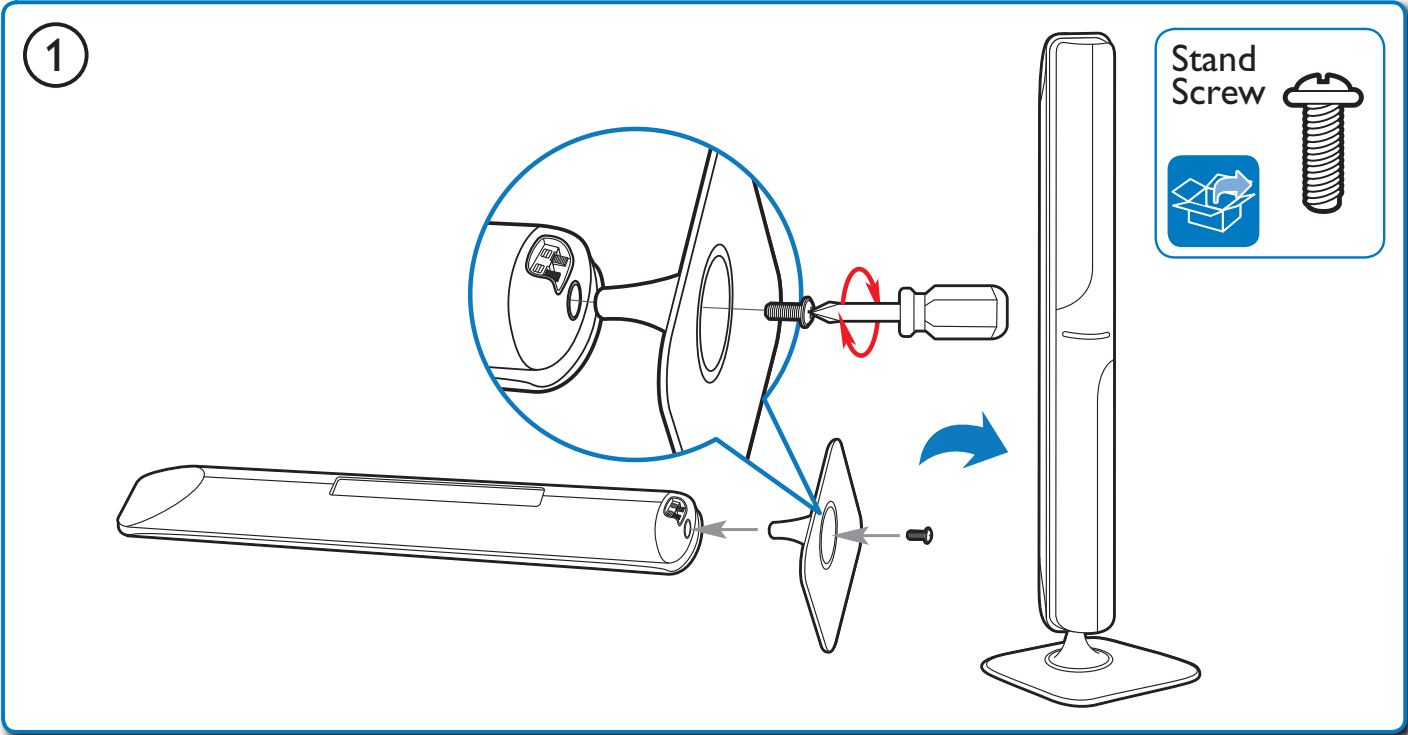

1

3

4

2

Video Setup	OSD Language	English
Audio Setup	Parental Control	• Off
Preference Setup	Screen Saver	• On
EasyLink Setup	Change PIN	•
Advanced Setup	Display Panel	• 100%
	Auto Standby	• On
	PBC	• On
	Sleep Timer	• Off