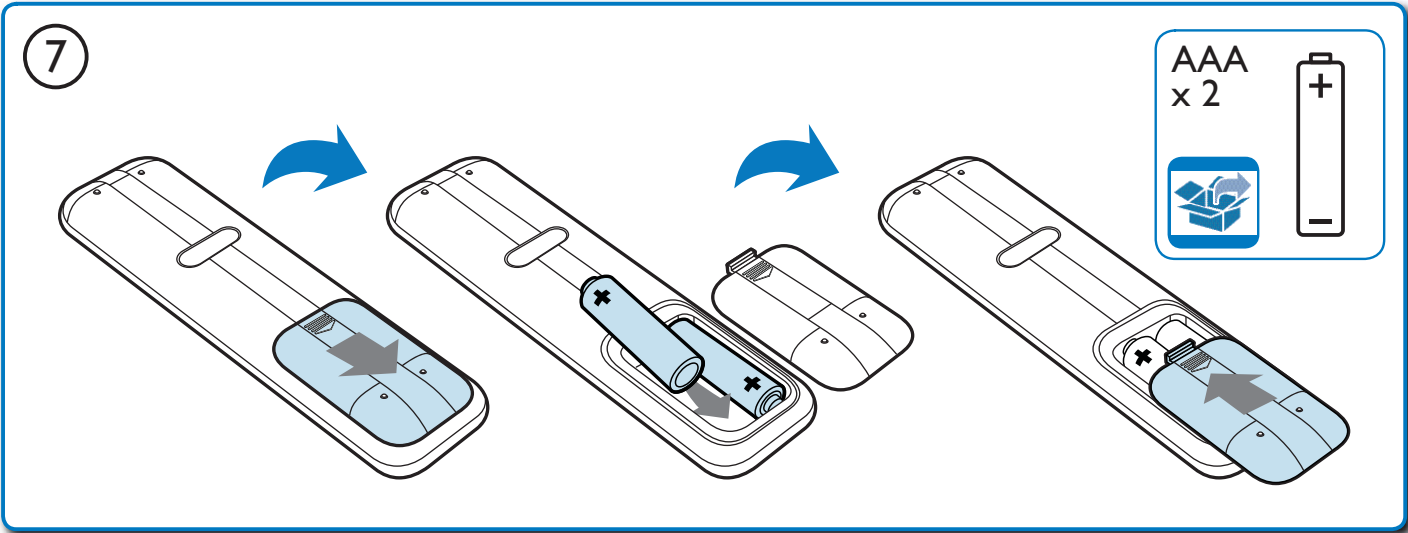

1

3

4

2

Video Setup	OSD Language	English
Audio Setup	Parental Control	• Off
Preference Setup	Screen Saver	• On
EasyLink Setup	Change PIN	•
Advanced Setup	Display Panel	• 100%
	Auto Standby	• On
	PBC	• On
	Sleep Timer	• Off

OSD Language	English
Parental Control	Español
Screen Saver	Português
Change PIN	
Display Panel	
Auto Standby	
PBC	
Sleep Timer	▼

3

DISC

MP3

USB 

Specifications are subject to change without notice
Trademarks are the property of Koninklijke Philips Electronics N.V.
or their respective owners
2009 © Koninklijke Philips Electronics N.V. All rights reserved.
sgythy_0936/55/v2