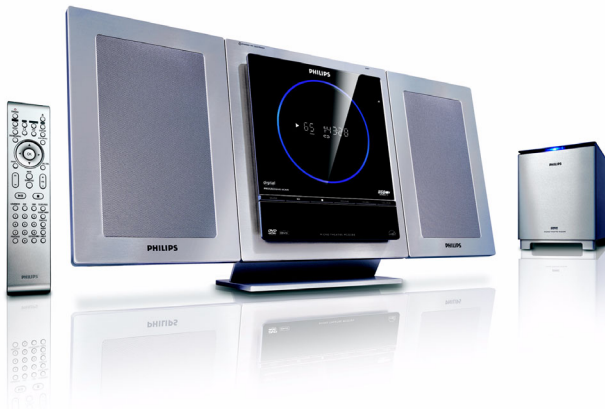

Philips
DVD Micro Theater

MCD288

Super-sleek design with superb movie enjoyment

Pure power meets ultra-sleek chic with the MCD288 DVD Micro Theatre that lets you enjoy your favorite music and movies in unmatched sound quality. This elegant beauty will enhance any interior, with option of table-stand or wall-mount.

Enrich your movie experience

- Play DVD, DivX®, (S)VCD, MP3-CD, WMA-CD, CD(RW) & Picture CD
- Dolby Digital for ultimate movie experience
- Progressive Scan component video for optimized image quality

Enrich your sound experience

Design that blends into your interior

- High quality remote control for comfortable use
- Wall-mountable option for flexible placement

PHILIPS

Highlights

Dolby Digital

Because Dolby Digital, the world's leading digital multi-channel audio standards, make use of the way the human ear naturally processes sound, you experience superb quality surround sound audio with realistic spatial cues.

Progressive Scan

Progressive Scan doubles the vertical resolution of the image resulting in a noticeably sharper picture. Instead of sending a field comprising the odd lines to the screen first, followed by the field with the even lines, both fields are written at one time. A full image is created instantaneously, using the maximum resolution. At such a speed, your eye perceives a sharper picture with no line structure.