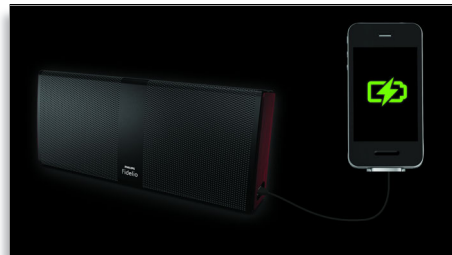

USB port

This speaker features a USB port, if your smartphone is running out of battery either at home or on the go, this portable speaker allows you to transfer the battery stored in the speaker to your mobile device.