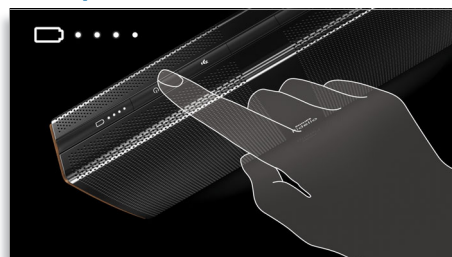

Battery level

Just touch the speaker lightly and it will display the battery level.

Specifications

Compatibility

- iPad: iPad 1, iPad 2, new iPad
- iPhone: iPhone 3, iPhone 3GS, iPhone 4, iPhone 4S
- iPod touch: 3rd generation or later
- Android tablets & smartphones
- other Bluetooth-enabled device

Loudspeakers

- Loudspeaker enhancement: wOOx Bass Radiator
- Speaker drivers: 2 x 3/4" soft dome tweeter, 4 x 2" full-range woofer
- Output power (RMS): 20W

Accessories

- Included accessories: AC-DC Adapter, Quick install guide, Warranty certificate, World Wide Warranty leaflet

Connectivity

- Bluetooth profiles: A2DP
- Bluetooth range: Line of sight, 10M or 30FT
- Audio in (3.5mm)
- USB charging

Dimensions

- Product dimensions (WxDxH): 287 x 63 x 127 mm
- Packaging dimensions (WxDxH): 326 x 101 x 224 mm

Power

- Power supply: 100-240VAC, 50/60Hz
- Battery type: Li-ion (built-in)
- Operating time on battery: 8 hr

Issue date 2013-04-04

Version: 7.0.5

12 NC: 8670 000 96384
EAN: 87 12581 66282 0

© 2013 Koninklijke Philips Electronics N.V.
All Rights reserved.

Specifications are subject to change without notice.
Trademarks are the property of Koninklijke Philips Electronics N.V. or their respective owners.

www.philips.com