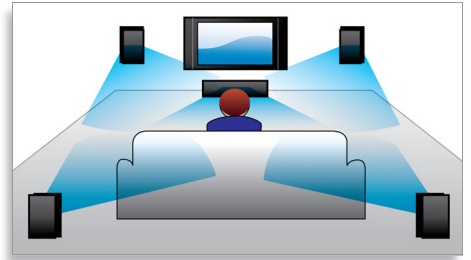

Tuner/Reception/Transmission

- Tuner Bands: FM
- Number of Pre-set Channels: 40

Highlights

Dolby Digital

Because Dolby Digital standards, the world's leading digital multi-channel audio standards, make use of the way the human ear naturally processes sound, you experience superb quality surround sound audio with realistic spatial cues.