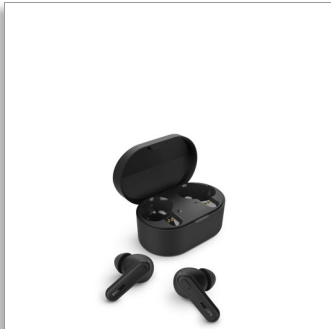

Philips
True Wireless
Headphones

Clear call quality

6 mm drivers for powerful bass
Ergonomic design for comfort
IPX4 splash/sweat resistant

TAT1108BK

Hear your sounds clearly

Hear tunes and calls properly. These True Wireless headphones use 6 mm drivers for rich sound and powerful bass, and an AI mic for clear calls. IPX4 splash and sweat resistance, and a pocket-sized charging case for 15 hours of play time.

Style and comfort

- Secure, comfortable in-ear fit
- Short hockey stick design

Active all day

- IPX4 splash and sweat resistant
- No worries. Up to 15 hours of play time with the case

Powerful playlists. Clear calls

- Custom 6 mm drivers for great sound and powerful bass
- AI mic for clear call quality

PHILIPS

True Wireless Headphones

Clear call quality 6 mm drivers for powerful bass, Ergonomic design for comfort, IPX4 splash/sweat resistant

Secure, comfortable in-ear fit

These comfortable earbuds fit securely into your ear canals, creating a perfect seal that diminishes external noise. Hear every beat and word! Enjoy real comfort with three sizes of soft, interchangeable silicone ear-tip covers.