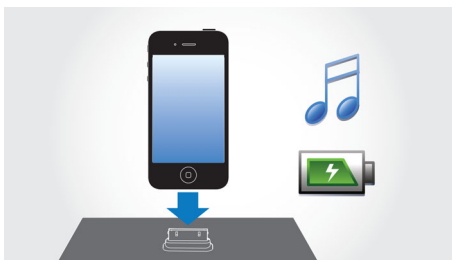

Play & charge your iPod/iPhone

Enjoy your favorite MP3 music while charging your iPod/iPhone! The dock lets you connect your portable device directly to the Docking entertainment system so you can listen to your favorite music in superb sound. It also charges your iPod/iPhone while it plays so you can enjoy your music and not have to worry about your portable player battery running out. The Docking entertainment system automatically charges your portable device while it is docked.

Wake up to iPod/iPhone/radio

Wake up to your iPod/ iPhone music or radio tunes