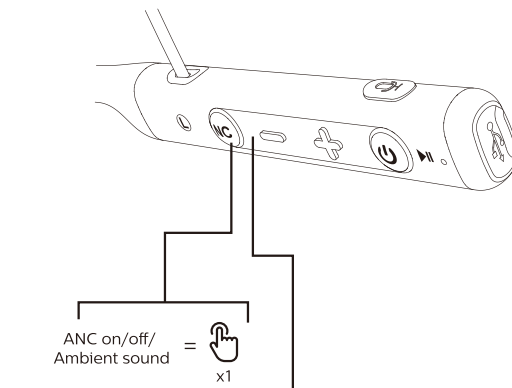

Two folding paper with 1 color printing:
Finished size – W89 x H144 mm

TAPN505CN

QC
合格
带麦克风的
入耳式耳机

9. ANC控制