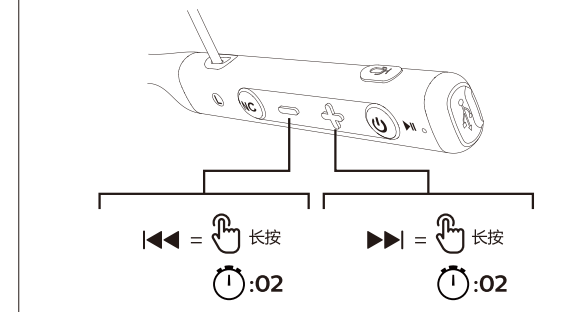

Two folding paper with 1 color printing:
Finished size – W89 x H144 mm

TAPN505CN

QC
合格
带麦克风的
入耳式耳机

9. ANC控制

- ANC ON = 白灯亮
- ANC Off = 白灯灭
- Ambient Sound = 白灯闪烁

10. 语音助手

PHILIPS

5000 Series
PN505CN

快速指南

·完整使用说明书, 请登录 www.philips.com/support

1. 充电

2. 开/关机

3. 配对

4. 暂停/播放

5. 音乐切换

6. 音量控制

7. 通话功能

8. 有线音频模式

备注: 请开机使用音频模式

TPV				Template version 2.0 | TPV - B - 019 - 06 | Confidential			
Version history				QSG ARTWORK		Scale: 100% Unit: mm	
Project: TAPN505CN				Design Lead: Liza Lau			
DO NOT ERASE THIS TABLE							
Version	Summary of updates	Approved for use by	Date	Version	Summary of updates	Approved for use by	Date
v0.1	1st draft	Logan	20190911	...	...	...	...
v0.2	2nd draft	Logan	20190911	...	...	...	...
v1.0	artwork release	Logan	20190912	...	...	...	...
...	...	...	...	...	...	...	...
...	...	...	...	...	...	...	...
...	...	...	...	...	...	...	...