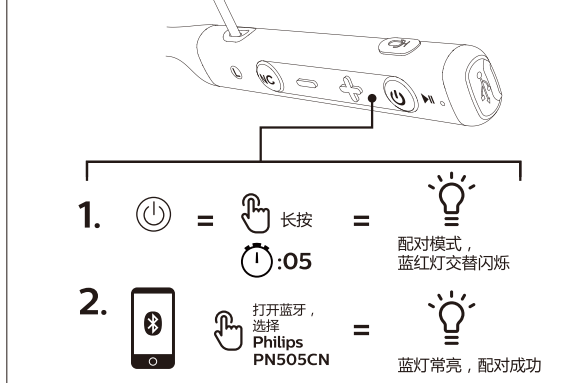

Two folding paper with 1 color printing:
Finished size – W89 x H144 mm

TAPN505CN

QC
合格
带麦克风的
入耳式耳机

9. ANC控制

- ANC ON = 白灯亮
- ANC Off = 白灯灭
- Ambient Sound = 白灯闪烁

10. 语音助手

PHILIPS

5000 Series
PN505CN

快速指南

·完整使用说明书, 请登录 www.philips.com/support

1. 充电

2. 开/关机

3. 配对

4. 暂停/播放

5. 音乐切换

6. 音量控制

7. 通话功能

8. 有线音频模式

备注: 请开机使用音频模式

TPV				Template version 2.0 | TPV - B - 019 - 06 | Confidential			
Version history				QSG ARTWORK		Scale: 100% Unit: mm	
Project: TAPN505CN				Design Lead: Liza Lau			
DO NOT ERASE THIS TABLE							
Version	Summary of updates	Approved for use by	Date	Version	Summary of updates	Approved for use by	Date
v0.1	1st draft	Logan	20190911	...	...	...	...
v0.2	2nd draft	Logan	20190911	...	...	...	...
v1.0	artwork release	Logan	20190912	...	...	...	...
...	...	...	...	...	...	...	...
...	...	...	...	...	...	...	...
...	...	...	...	...	...	...	...