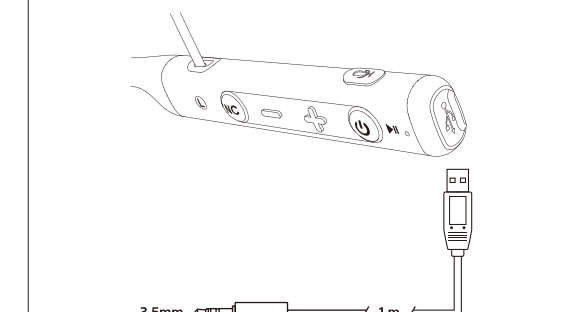

8. 有线音频模式

备注: 请开机使用音频模式

TPV				Template version 2.0 | TPV - B - 019 - 06 | Confidential			
Version history				QSG ARTWORK		Scale: 100% Unit: mm	
Project: TAPN505CN				Design Lead: Liza Lau			
DO NOT ERASE THIS TABLE							
Version	Summary of updates	Approved for use by	Date	Version	Summary of updates	Approved for use by	Date
v0.1	1st draft	Logan	20190911	...	...	...	...
v0.2	2nd draft	Logan	20190911	...	...	...	...
v1.0	artwork release	Logan	20190912	...	...	...	...
...	...	...	...	...	...	...	...
...	...	...	...	...	...	...	...
...	...	...	...	...	...	...	...