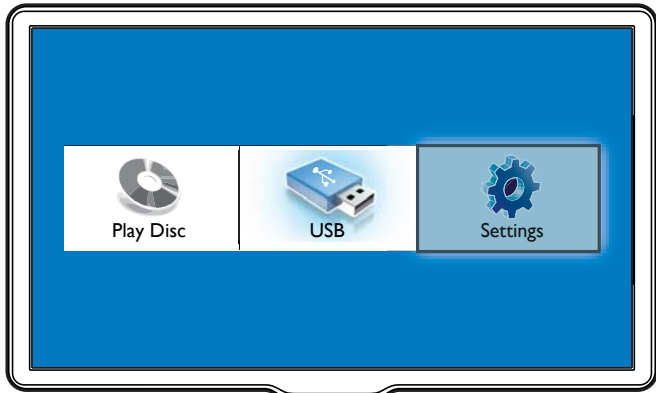

6

2

Video Setup	OSD Language	English
Audio Setup	Parental Control	• Off
Preference Setup	Screen Saver	• 0n
EasyLink Setup	Change PIN	•
Advanced Setup	Display Panel	• 100%
	Auto Standby	• 0n
	PBC	• 0n
	Sleep Timer	• Off