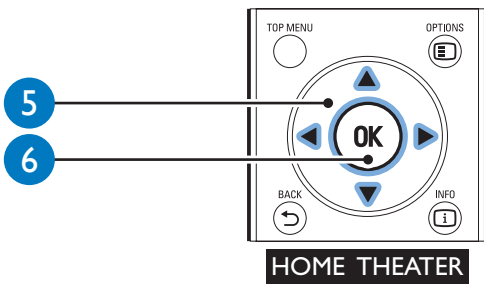

6

2

Video Setup	OSD Language	English
Audio Setup	Parental Control	• Off
Preference Setup	Screen Saver	• 0n
EasyLink Setup	Change PIN	•
Advanced Setup	Display Panel	• 100%
	Auto Standby	• 0n
	PBC	• 0n
	Sleep Timer	• Off