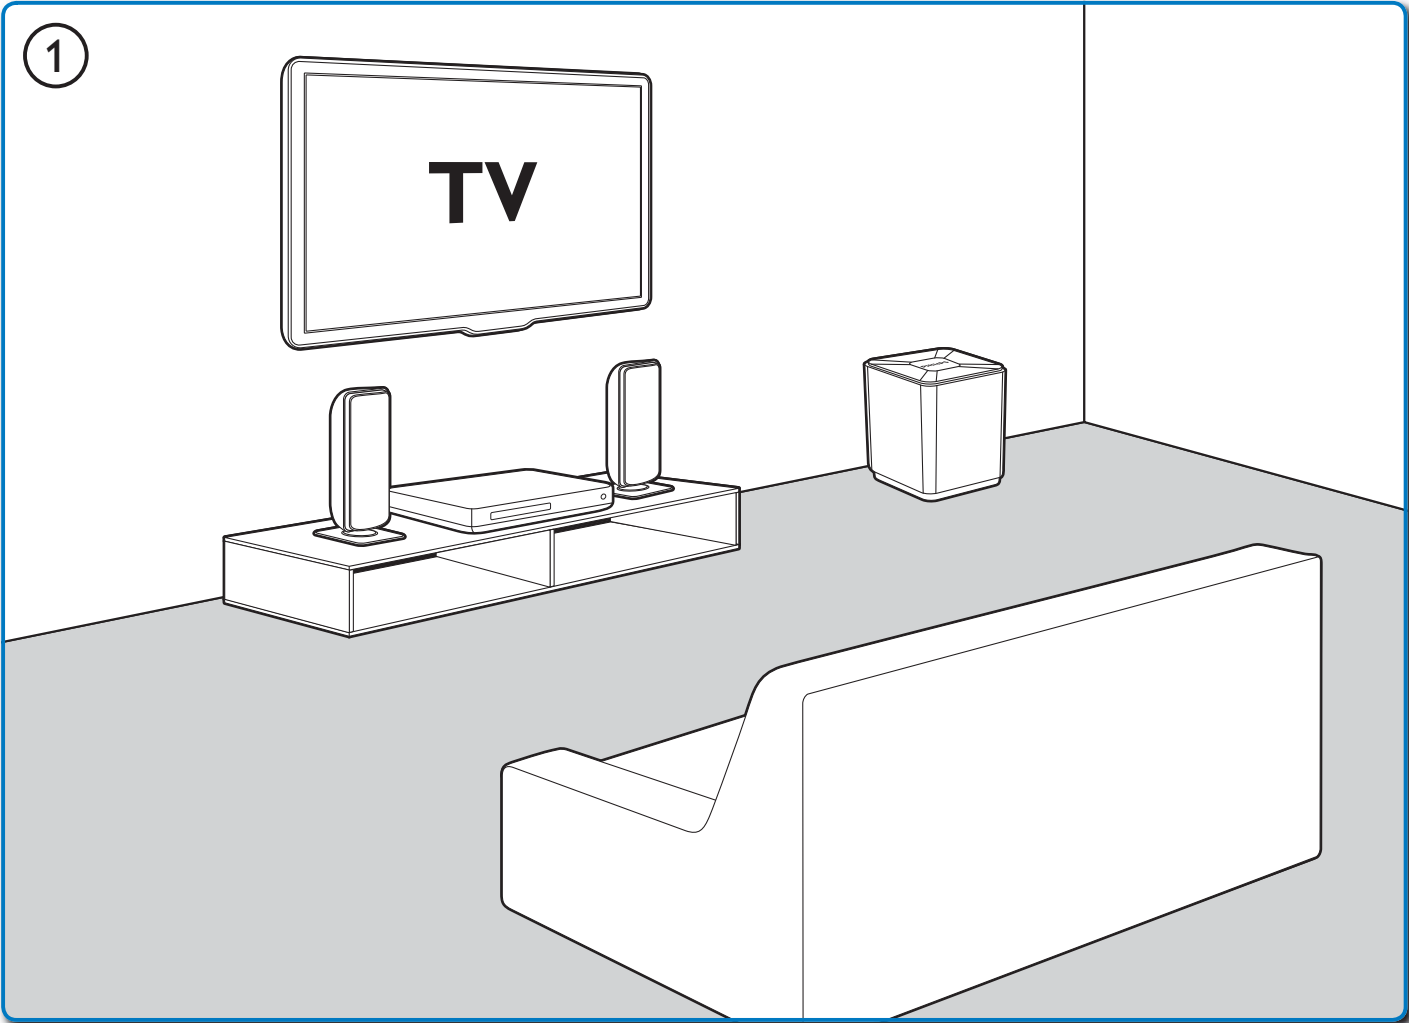

6

2

Video Setup	OSD Language	English
Audio Setup	Parental Control	• Off
Preference Setup	Screen Saver	• 0n
EasyLink Setup	Change PIN	•
Advanced Setup	Display Panel	• 100%
	Auto Standby	• 0n
	PBC	• 0n
	Sleep Timer	• Off