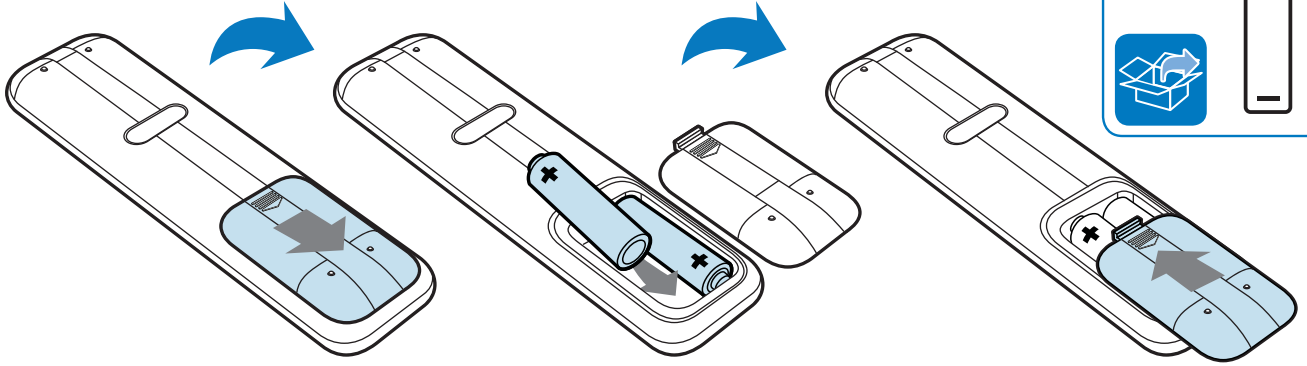

6

2

Video Setup	OSD Language	English
Audio Setup	Parental Control	• Off
Preference Setup	Screen Saver	• 0n
EasyLink Setup	Change PIN	•
Advanced Setup	Display Panel	• 100%
	Auto Standby	• 0n
	PBC	• 0n
	Sleep Timer	• Off