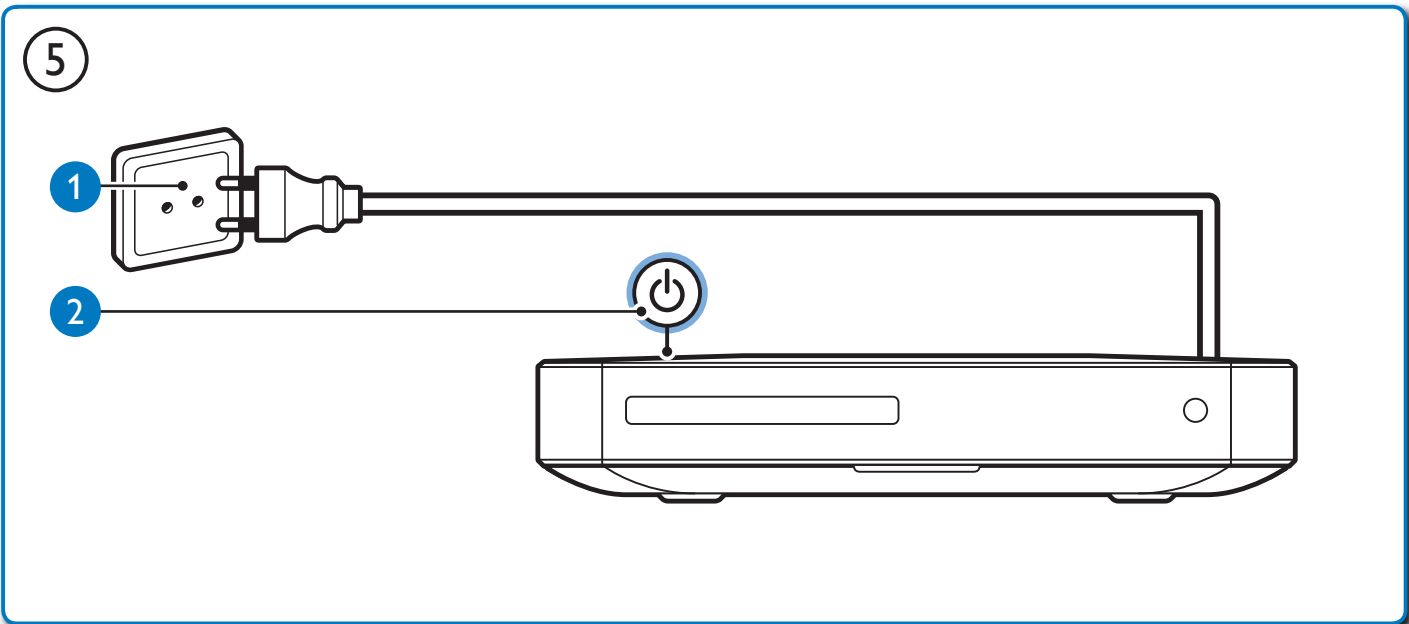

6

2

Video Setup	OSD Language	English
Audio Setup	Parental Control	• Off
Preference Setup	Screen Saver	• 0n
EasyLink Setup	Change PIN	•
Advanced Setup	Display Panel	• 100%
	Auto Standby	• 0n
	PBC	• 0n
	Sleep Timer	• Off