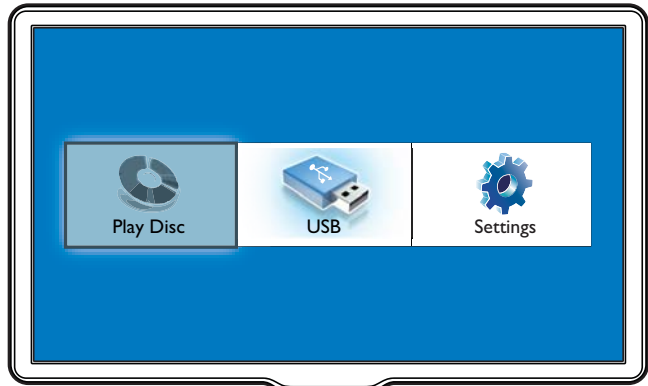

6

2

Video Setup	OSD Language	English
Audio Setup	Parental Control	• Off
Preference Setup	Screen Saver	• 0n
EasyLink Setup	Change PIN	•
Advanced Setup	Display Panel	• 100%
	Auto Standby	• 0n
	PBC	• 0n
	Sleep Timer	• Off