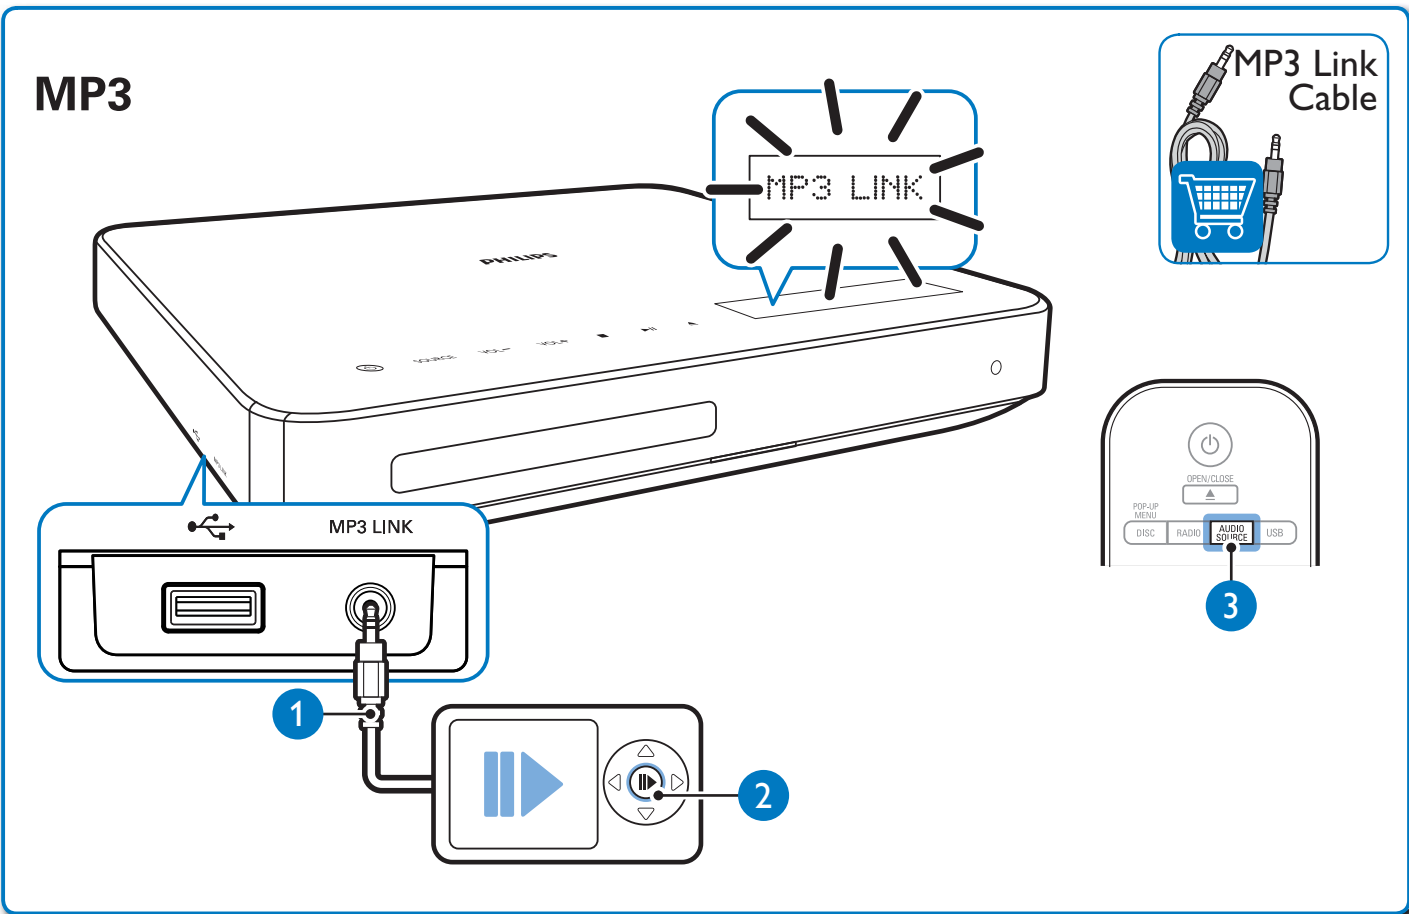

6

2

Video Setup	OSD Language	English
Audio Setup	Parental Control	• Off
Preference Setup	Screen Saver	• 0n
EasyLink Setup	Change PIN	•
Advanced Setup	Display Panel	• 100%
	Auto Standby	• 0n
	PBC	• 0n
	Sleep Timer	• Off

OSD Language	Auto
Parental Control	English
Screen Saver	Русский
Change PIN	
Display Panel	
Auto Standby	
PBC	
Sleep Timer	

3

▶

Specifications are subject to change without notice
Trademarks are the property of Koninklijke Philips Electronics N.V.
or their respective owners
2009 © Koninklijke Philips Electronics N.V. All rights reserved.