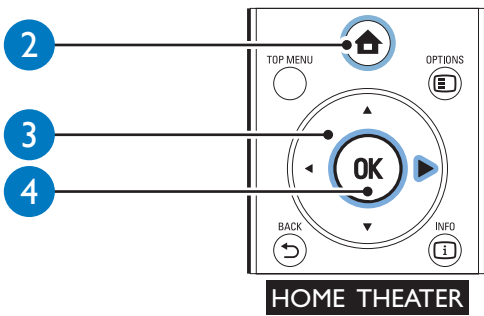

6

2

Video Setup	OSD Language	English
Audio Setup	Parental Control	• Off
Preference Setup	Screen Saver	• 0n
EasyLink Setup	Change PIN	•
Advanced Setup	Display Panel	• 100%
	Auto Standby	• 0n
	PBC	• 0n
	Sleep Timer	• Off