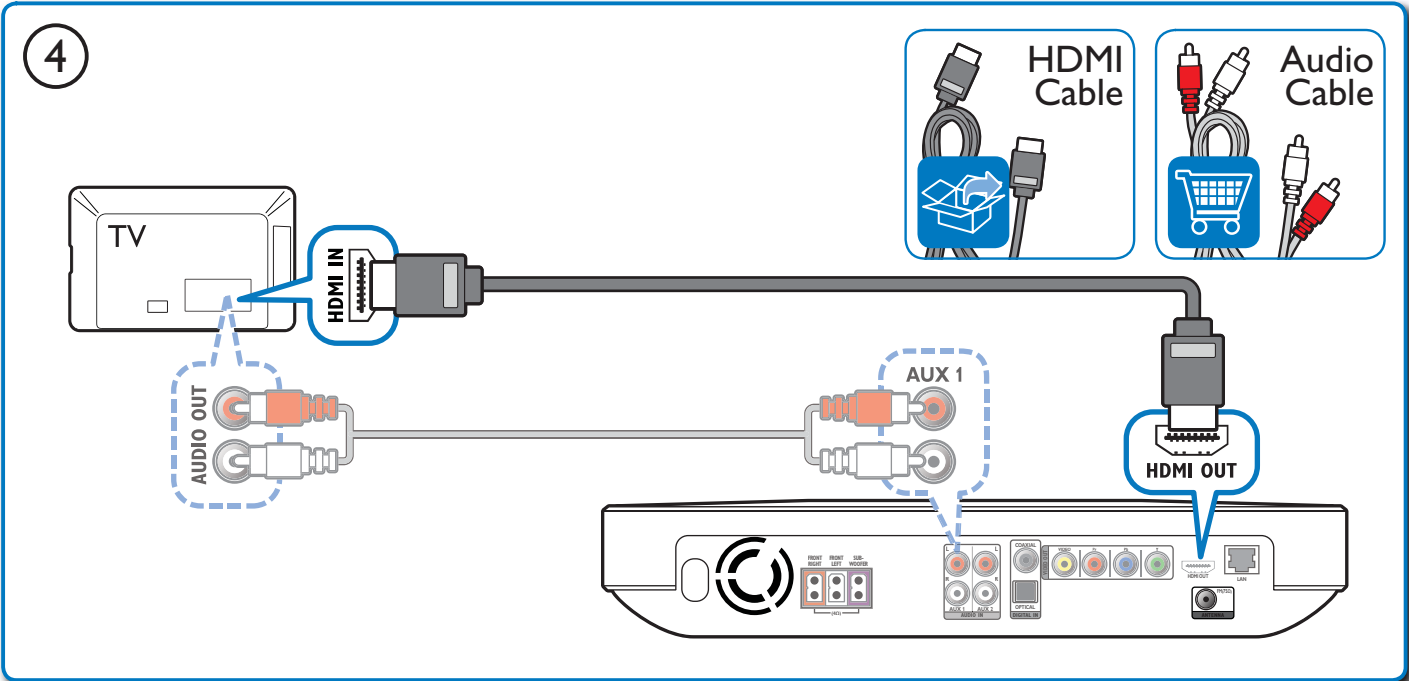

6

2

Video Setup	OSD Language	English
Audio Setup	Parental Control	• Off
Preference Setup	Screen Saver	• 0n
EasyLink Setup	Change PIN	•
Advanced Setup	Display Panel	• 100%
	Auto Standby	• 0n
	PBC	• 0n
	Sleep Timer	• Off