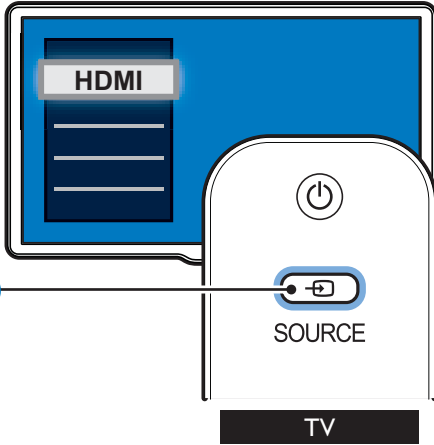

6

2

Video Setup	OSD Language	English
Audio Setup	Parental Control	• Off
Preference Setup	Screen Saver	• 0n
EasyLink Setup	Change PIN	•
Advanced Setup	Display Panel	• 100%
	Auto Standby	• 0n
	PBC	• 0n
	Sleep Timer	• Off