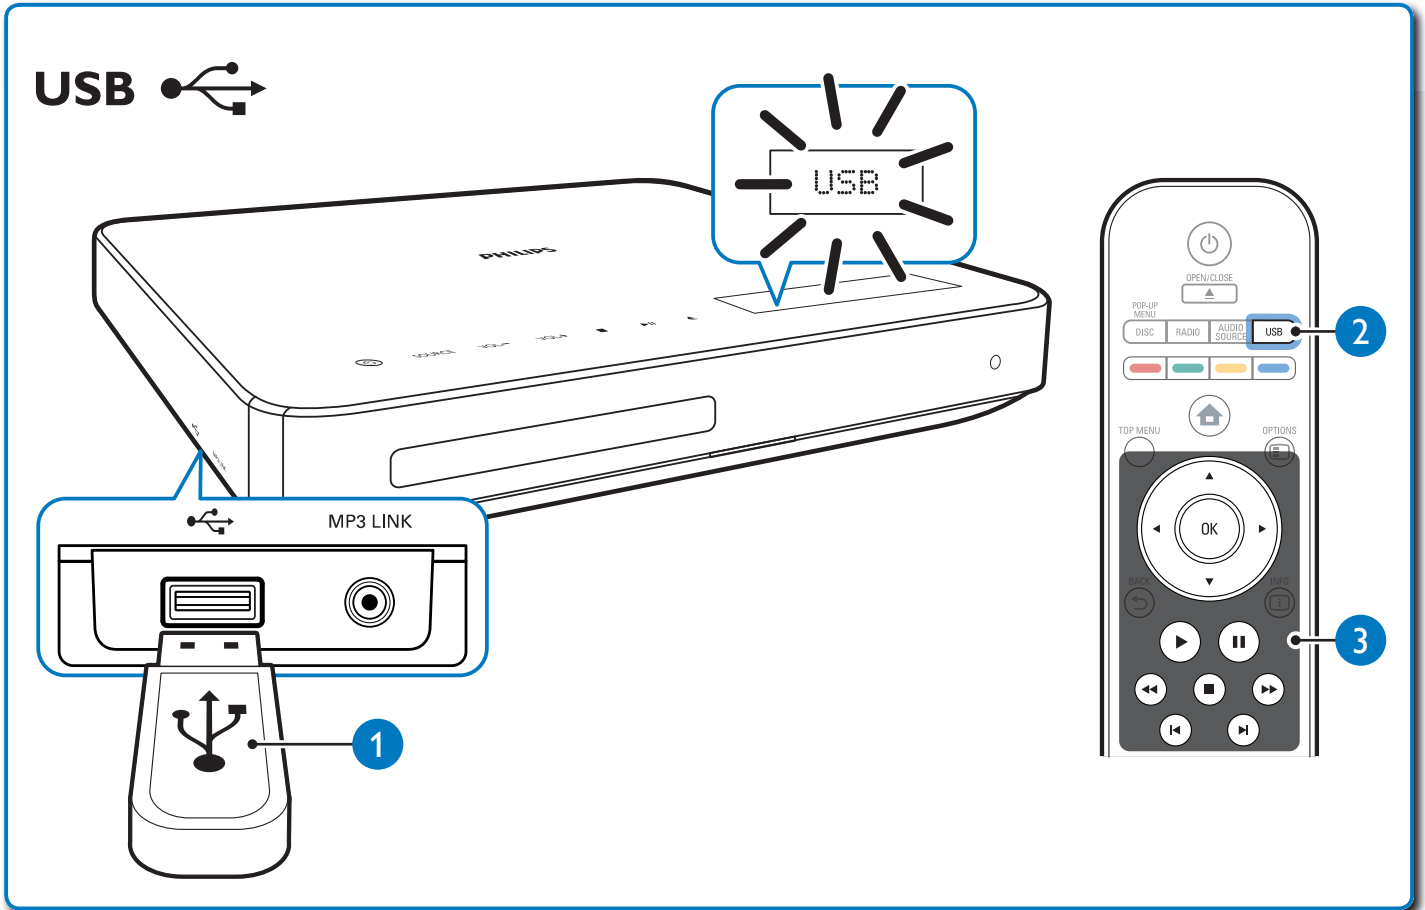

6

2

Video Setup	OSD Language	English
Audio Setup	Parental Control	• Off
Preference Setup	Screen Saver	• 0n
EasyLink Setup	Change PIN	•
Advanced Setup	Display Panel	• 100%
	Auto Standby	• 0n
	PBC	• 0n
	Sleep Timer	• Off

OSD Language	Auto
Parental Control	English
Screen Saver	Русский
Change PIN	
Display Panel	
Auto Standby	
PBC	
Sleep Timer	

3

▶

Specifications are subject to change without notice
Trademarks are the property of Koninklijke Philips Electronics N.V.
or their respective owners
2009 © Koninklijke Philips Electronics N.V. All rights reserved.