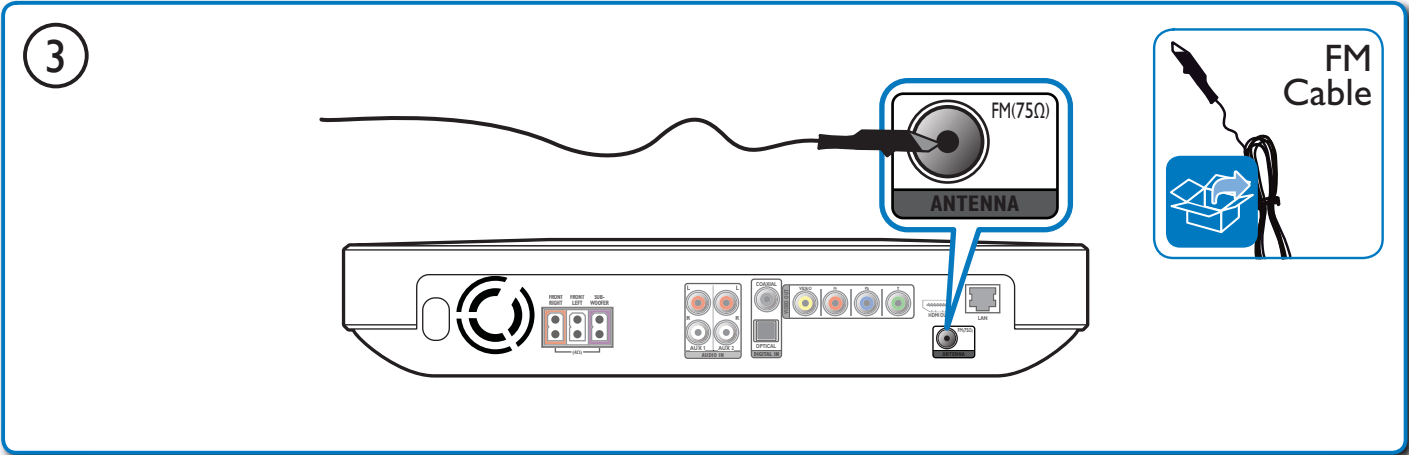

6

2

Video Setup	OSD Language	English
Audio Setup	Parental Control	• Off
Preference Setup	Screen Saver	• 0n
EasyLink Setup	Change PIN	•
Advanced Setup	Display Panel	• 100%
	Auto Standby	• 0n
	PBC	• 0n
	Sleep Timer	• Off