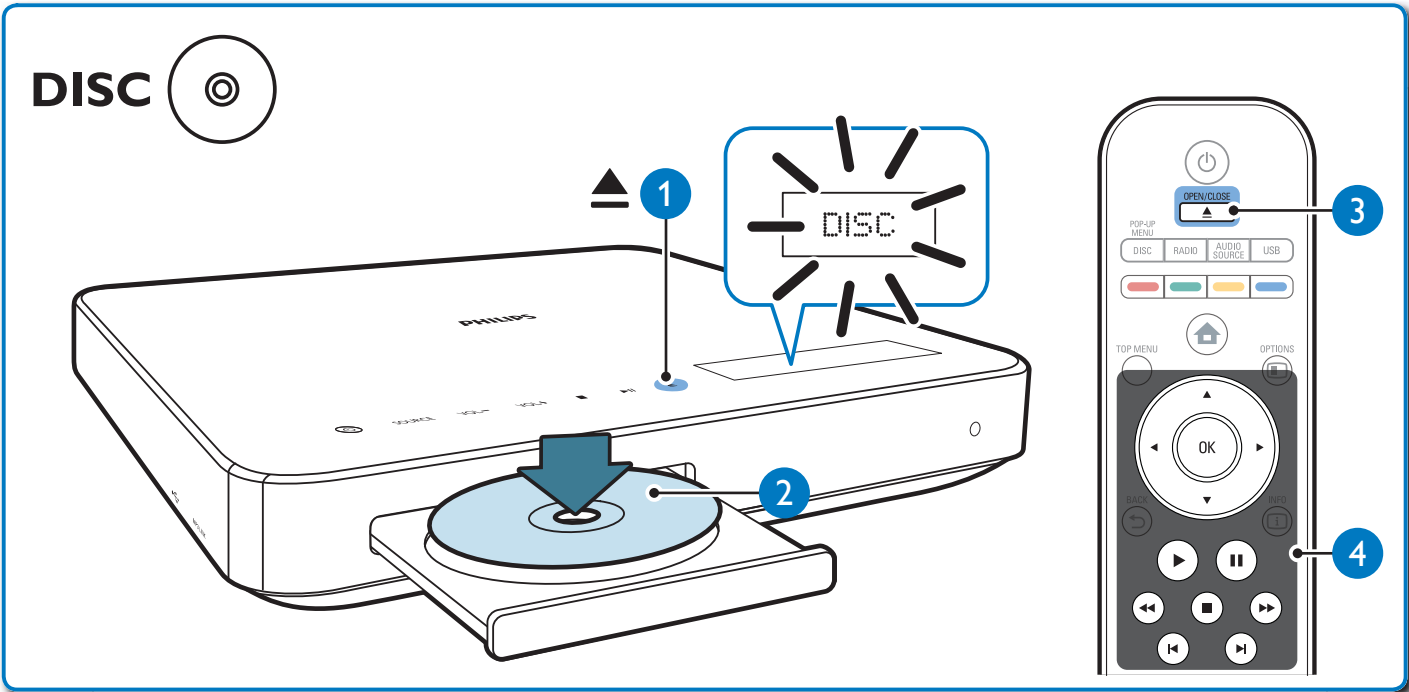

6

2

Video Setup	OSD Language	English
Audio Setup	Parental Control	• Off
Preference Setup	Screen Saver	• 0n
EasyLink Setup	Change PIN	•
Advanced Setup	Display Panel	• 100%
	Auto Standby	• 0n
	PBC	• 0n
	Sleep Timer	• Off

OSD Language	Auto
Parental Control	English
Screen Saver	Русский
Change PIN	
Display Panel	
Auto Standby	
PBC	
Sleep Timer	

3

▶

Specifications are subject to change without notice
Trademarks are the property of Koninklijke Philips Electronics N.V.
or their respective owners
2009 © Koninklijke Philips Electronics N.V. All rights reserved.