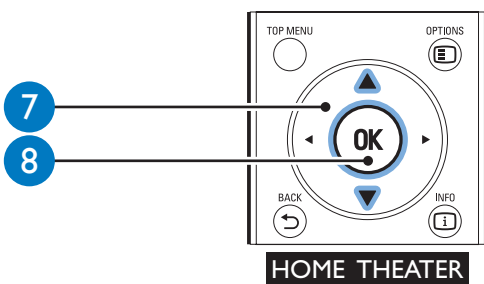

6

2

Video Setup	OSD Language	English
Audio Setup	Parental Control	• Off
Preference Setup	Screen Saver	• 0n
EasyLink Setup	Change PIN	•
Advanced Setup	Display Panel	• 100%
	Auto Standby	• 0n
	PBC	• 0n
	Sleep Timer	• Off