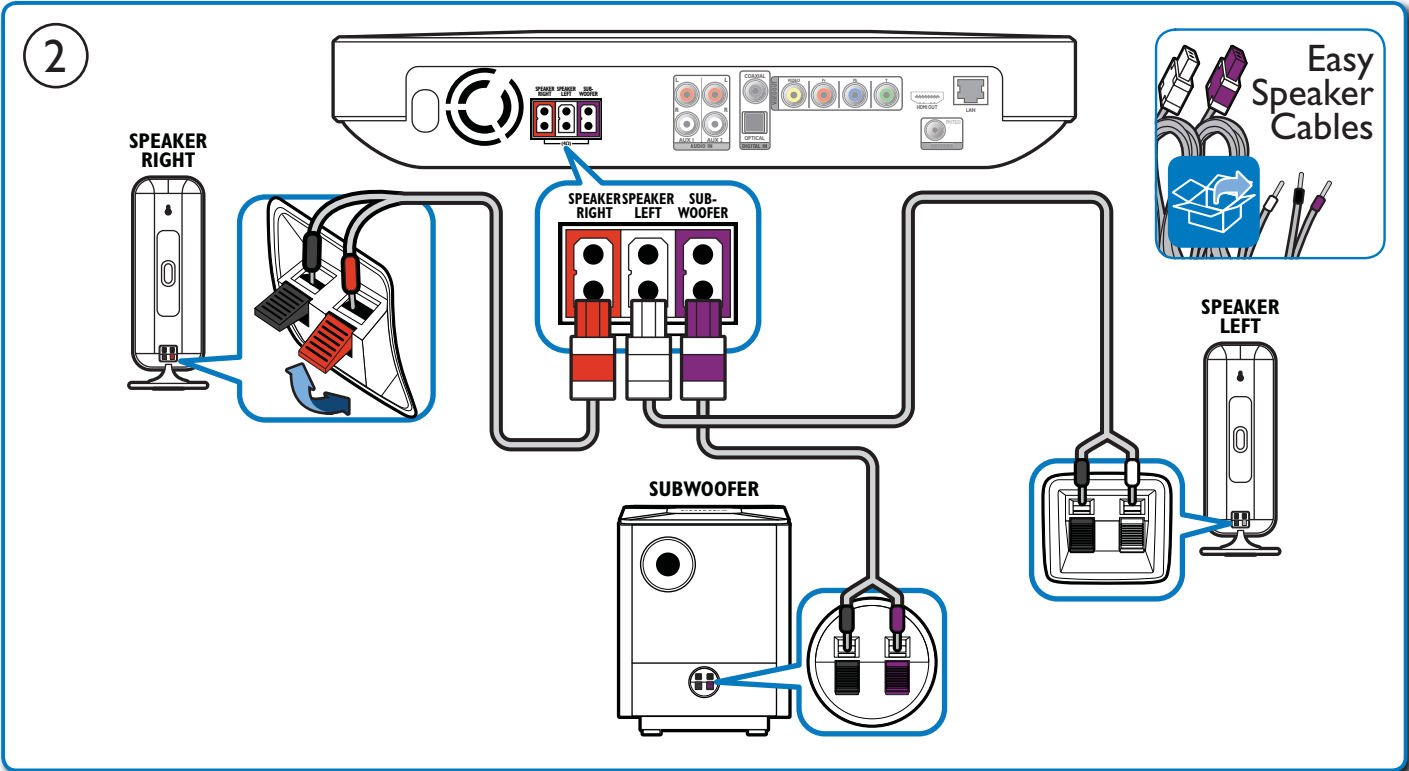

6

2

Video Setup	OSD Language	English
Audio Setup	Parental Control	• Off
Preference Setup	Screen Saver	• 0n
EasyLink Setup	Change PIN	•
Advanced Setup	Display Panel	• 100%
	Auto Standby	• 0n
	PBC	• 0n
	Sleep Timer	• Off

OSD Language	Auto
Parental Control	English
Screen Saver	Русский
Change PIN	
Display Panel	
Auto Standby	
PBC	
Sleep Timer	

3

▶

Specifications are subject to change without notice
Trademarks are the property of Koninklijke Philips Electronics N.V.
or their respective owners
2009 © Koninklijke Philips Electronics N.V. All rights reserved.