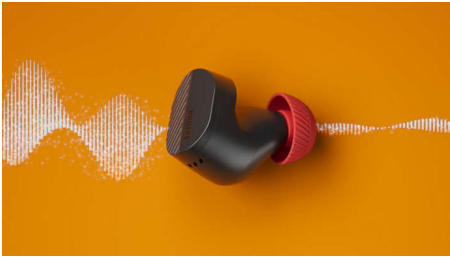

PHILIPS

True Wireless Headphones

Detailed, natural sound Noise Canceling Pro, Clearer calls on the go, Reliable in-ear fit

TAA5508BK/00

Highlights

Noise Canceling Pro

Busy gym? Windy park? Adaptive noise cancellation quickly reacts to your surroundings to suppress external noise, including wind, in real time. If your run takes you near busy roads, you can tap an earbud to activate Awareness Mode and let outside sounds in.

Clearer calls on the go

When you're on a call, a dedicated mic picks up the sound of your voice while an AI algorithm removes background noise from the world around you. The person you're speaking to will hear you, not the traffic or the chatter of people standing next to you!

Reliable in-ear fit

Doesn't matter how you move, these buds stay put. The silicone ear-tips feature a textured grip pattern, which helps the earbuds stay in your ears and makes them easy to hold with

sweaty hands. The surface of the earbuds is reflective, which can help with visibility at night.