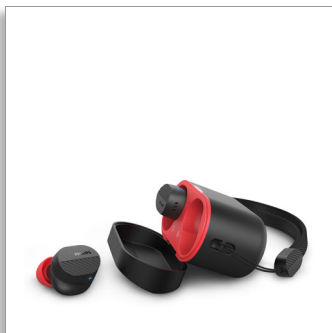

Philips
True Wireless
Headphones

Detailed, natural sound

Noise Canceling Pro
Clearer calls on the go
Reliable in-ear fit

TAA5508BK

Your workout essential

Gym to street, these noise canceling true wireless sports headphones will motivate your moves! Music and podcasts sound great, and you'll be heard clearly if you stop to take a call. A reliable in-ear fit keeps the earbuds nicely in place.

Reliable in-ear fit

Doesn't matter how you move, these buds stay put. The silicone ear-tips feature a textured grip pattern, which helps the earbuds stay in your ears and makes them easy to hold with

sweaty hands. The surface of the earbuds is reflective, which can help with visibility at night.