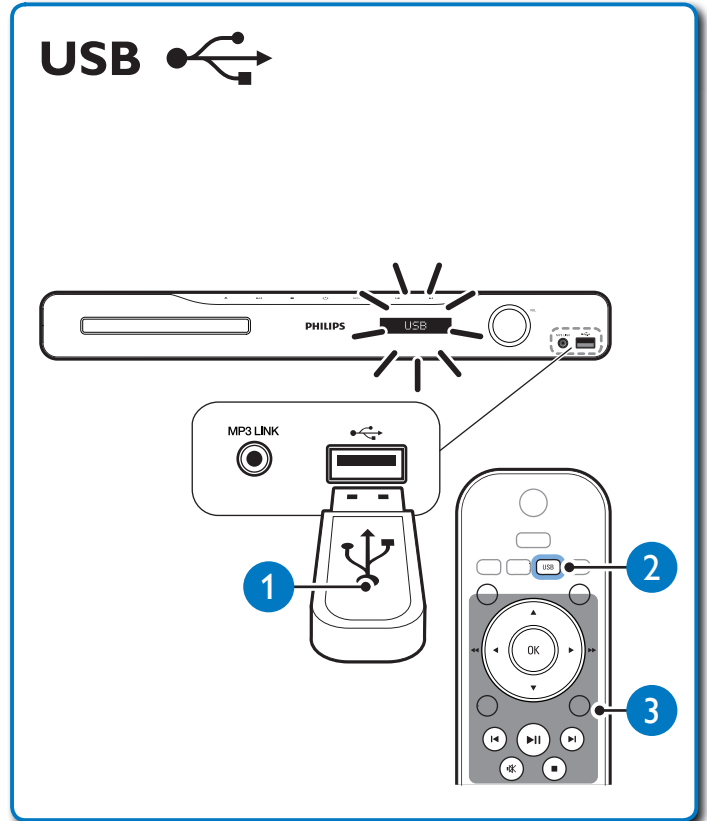

Specifications are subject to change without notice
Trademarks are the property of Koninklijke Philips Electronics N.V.
or their respective owners
2010 © Koninklijke Philips Electronics N.V.
All rights reserved.
sgyth_1002/12_v2

Be responsible
Respect copyrights