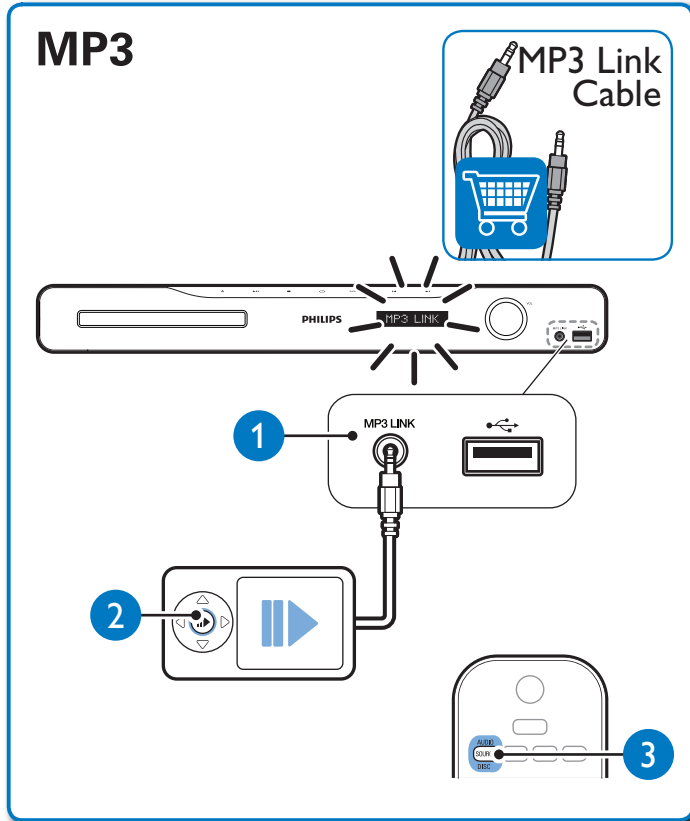

Specifications are subject to change without notice
Trademarks are the property of Koninklijke Philips Electronics N.V.
or their respective owners
2010 © Koninklijke Philips Electronics N.V.
All rights reserved.
sgyth_1002/12_v2

Be responsible
Respect copyrights