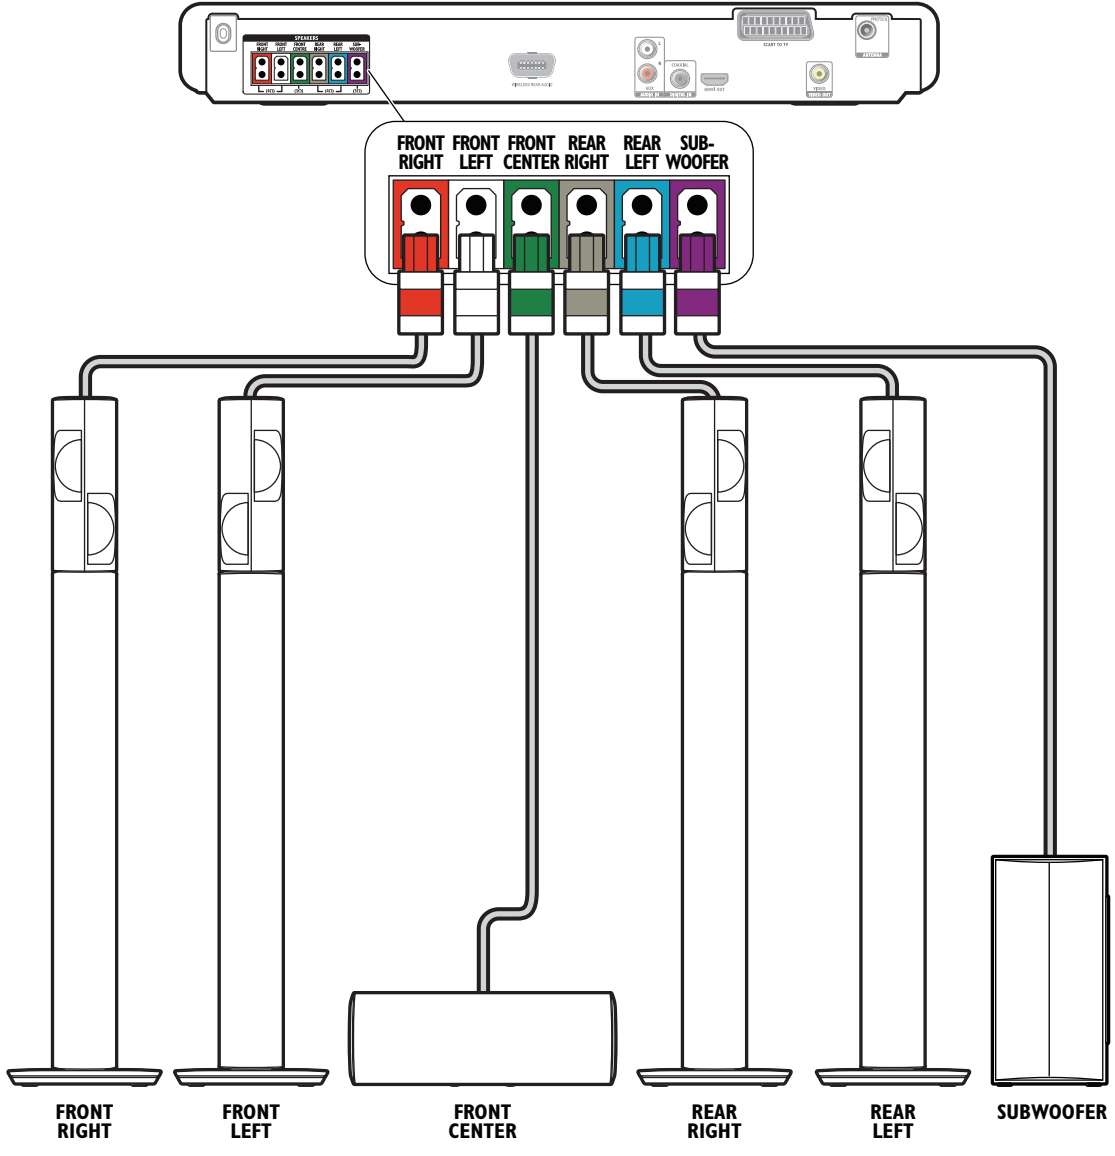

Register your product and get support at
www.philips.com/welcome

HTS5550

Quick Start

PHILIPS

HDMI

FM Antenna

Power cord
(fixed for UK)

1

3

4

2

1

SOURCE

TV

HDMI

HTS

2

3

HOME THEATER

5

6

HOME THEATER

General Setup

Easylink Setup