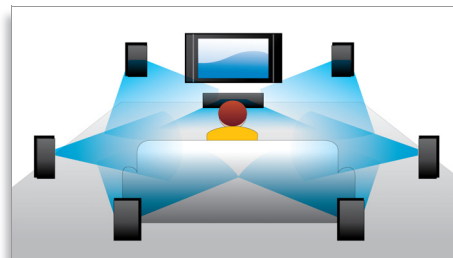

Dolby TrueHD and DTS-HD MA

DTS-HD Master Audio and Dolby TrueHD deliver 7.1 channels of the finest sound from your Blu-ray Discs. Audio reproduced is virtually indistinguishable from the studio master, so you hear what the creators intended for you to hear. DTS-HD Master

Audio and Dolby TrueHD complete your high definition entertainment experience.