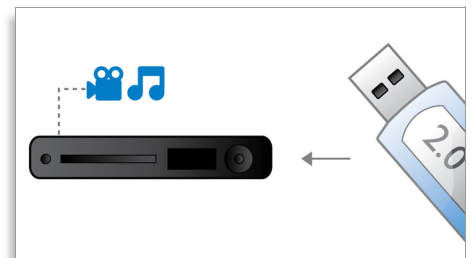

Hi-Speed USB 2.0 Link

The Universal Serial Bus or USB is a protocol standard that is conveniently used to link PCs, peripherals and consumer electronic equipment. Hi-Speed USB devices have a data transfer rate of up to 480 Mbps - up from the 12 Mbps of original USB devices. With Hi-Speed USB 2.0 Link, all you have to do is plug in your USB device, select the movie, music or photo and play away.