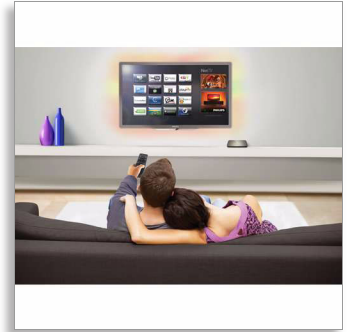

Philips
HD Media player

1080p HDMI
Built-in Wi-Fi
USB 2.0