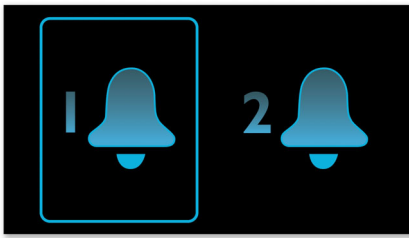

Docking station for iPod/iPhone
with 30-pin connector for iPod/iPhone, FM, dual alarm, 20 W

Highlights

Dual alarm

The Philips audio system comes with two alarm times. Set one alarm time to wake you up and the other time to wake up your partner.