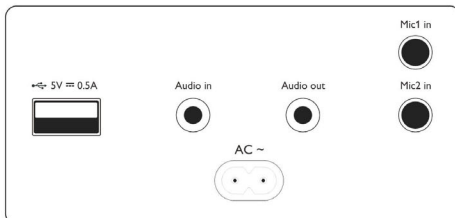

Packaging dimensions

- EAN: 48 95229 12746 3

Product dimensions

- Height: 30.6 cm
- Width: 30 cm
- Depth: 30 cm
- Weight: 5.94 kg

Accessories

- Included accessories: AC Power Cord, Quick start guide, Warranty certificate, Safety warranty sheet