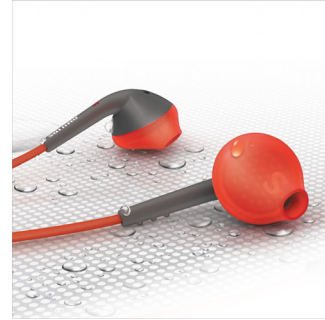

Designed for a secure and comfortable fit

- Anti-slip rubber ear caps keep the headphone in - always
- 3 choices of ear cap sizes for optimal fit

Designed for high performance

- Cable clip and protective pouch for easy use and storage
- Kevlar-reinforced cable for ultimate durability
- Reflective stopper in the cable
- Sweat resistant and rain proof – ideal for any workout
- 4gm headphones for superb fit and ultra lightweight comfort
- Remote control and mic for switching from music to call

Kevlar-reinforced cable

Your ActionFit headphones are specially designed for durability and strength. Its Kevlar-coated cable is well protected against tearing and breaking, and can withstand extreme environments – and workouts.

Powerful sound

13.6mm drivers deliver powerful sound

Reflective stopper

Reflective stopper in the cable

S, M, L, caps

3 choices of ear cap sizes for optimal fit

SHQ1205TLF/00

Sweat and rain resistant

Ultra light 4gm

Your ActionFit headphones weigh in at a mere 4gm, making them ultra lightweight and a pleasure to wear. In fact, you will hardly feel them when you're working out – just the superb, powerful sound that keeps you focused and motivated.