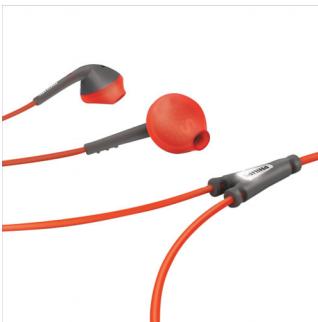

Designed for a secure and comfortable fit

- Anti-slip rubber ear caps keep the headphone in - always
- 3 choices of ear cap sizes for optimal fit

Designed for high performance

- Cable clip and protective pouch for easy use and storage
- Kevlar-reinforced cable for ultimate durability
- Reflective stopper in the cable
- Sweat resistant and rain proof – ideal for any workout
- 4gm headphones for superb fit and ultra lightweight comfort
- Remote control and mic for switching from music to call

Powerful sound to motivate you

- 13.6mm drivers deliver powerful sound

PHILIPS

Sports in ear headphones
13.6mm drivers/semi-closed Earbud

Highlights

Anti-slip caps

Your ActionFit headphones are crafted from high-grade anti-slip rubber, which means that once you slip them into your ears, they'll stay there securely and comfortably – no matter how long or strenuous your workout.

Clip and pouch

ActionFit headphones come with its own clip and pouch for easy cable management and safe storage. Enjoy a tangle-free workout with the clip, then stash your headphones in the breathable pouch. Don't sweat it!

Kevlar-reinforced cable

Your ActionFit headphones are specially designed for durability and strength. Its Kevlar-coated cable is well protected against tearing and breaking, and can withstand extreme environments – and workouts.