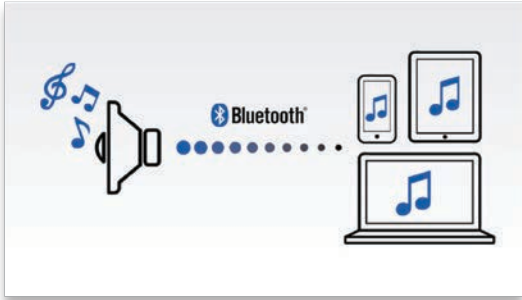

Feature highlights

Bluetooth-enabled

Bluetooth is a short range wireless communication technology that is both robust and energy-efficient. The technology allows easy wireless connection to other Bluetooth devices, so you can play your favorite music from any smartphones, tablets or even laptops including iPod or iPhone on Bluetooth-enabled speaker easily.