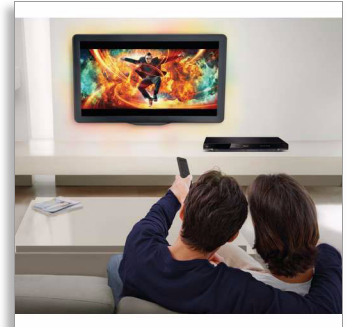

Philips 5000 series
Blu-ray Disc player

3D playback
DivX Plus HD
Net TV

BDP5200

Blu-ray 3D and the best of Internet on your TV

Be amazed with Blu-ray 3D and discover a new dimension in your movie experience at home. Enjoy the best of Internet on your TV with Net TV, hassle-free with the speedy built-in WiFi-n. And playback more than ever before with DivX Plus HD.

See more

- Blu-ray 3D Disc playback for a full HD 3D experience at home
- RealMedia Video for movie playback from your PC
- Net TV for popular online services on your TV
- DivX Plus HD Certified for high definition DivX playback
- DLNA Network Link to enjoy photos and videos from your PC
- Subtitle Shift for widescreen without any missing subtitles

Hear more

- Dolby TrueHD and DTS-HD MA for HD 7.1 surround sound

Engage more

- Built-in WiFi-n for faster, wider wireless performance
- Turn your Smartphone into a remote for Philips AV products
- USB 2.0 plays video/music from USB flash/hard disk drive
- EasyLink to control all HDMI CEC devices via a single remote
- USB keyboard connectivity for easy Net TV and Web browsing

PHILIPS

Highlights

Blu-ray 3D Disc playback

Full HD 3D provides the illusion of depth for a heightened, realistic cinema viewing experience at home. Separate images for the left and right eyes are recorded in 1920 x 1080 full HD quality and alternately played on screen at a high speed. By watching these images through special glasses that are timed to open and close the left and right lenses in synchronization with the alternating images, the full-HD 3D viewing experience is created.