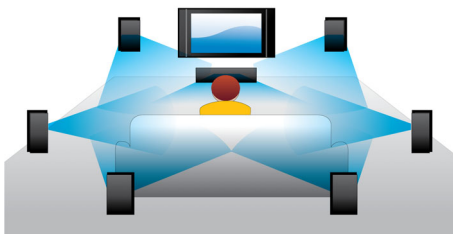

PHILIPS

Highlights

Blu-ray 3D Disc playback

Full HD 3D provides the illusion of depth for a heightened, realistic cinema viewing experience at home. Separate images for the left and right eyes are recorded in 1920 x 1080 full HD quality and alternately played on screen at a high speed. By watching these images through special glasses that are timed to open and close the left and right lenses in synchronization with the alternating images, the full-HD 3D viewing experience is created.

Dolby TrueHD and DTS-HD MA

DTS-HD Master Audio and Dolby TrueHD delivers 7.1 channels of the finest sound from your Blu-ray Discs. Audio reproduced is virtually indistinguishable from the studio master, so you hear what the creators intended for you to hear. DTS-HD Master Audio and Dolby TrueHD complete your high definition entertainment experience.