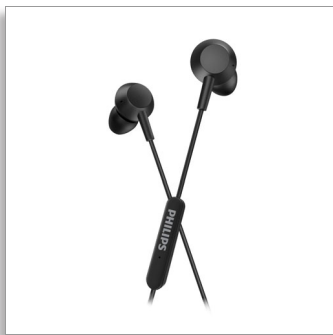

Philips
In-ear headphones with
mic

Powerful bass

Lightweight, in-ear fit
3-button in-line remote
USB-C connector

TAE5008BK

Here comes the bass.

Enjoy punchy bass for all your tunes. These in-ear headphones boast a comfortable fit and the in-line remote makes it easy to navigate playlists. Perfect when a call comes in just as the bass is about to drop on your favorite track!

Big beats. Bold bass

- Powerful 10 mm drivers
- Punchy bass. Clear sound no matter what you're listening to
- Built-in DAC enhances the sound quality

From playlists to vital calls

- 3-button in-line remote. Easily control music and calls
- Built-in mic. Switch from playlist to call in an instant
- 1.2 m cable with USB-C connector

Easy comfort. Secure fit

- Rock your music in real comfort all day
- Oval acoustic tube fits comfortably in your ear canal
- 3 interchangeable rubber eartips

PHILIPS

In-ear headphones with mic
Powerful bass Lightweight, in-ear fit, 3-button in-line remote, USB-C connector

Product dimensions

- Height: 7 cm
- Width: 5.5 cm
- Depth: 2 cm
- Weight: 0.012 kg

Accessories

- Eartips: 3 sizes (S/M/L)

Design

- Color: Black
- Ear coupling material: Silicone
- Ear fitting: In-ear
- In-ear fitting type: Silicone ear tip