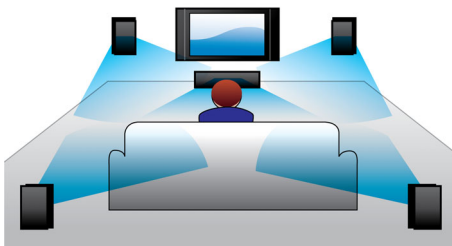

Highlights

Treble and Bass Control

Treble and bass are equalizer features that control the high and low frequency sound levels of your audio respectively. Treble specifically regulates the amplification of the high tones in the music, while bass controls the amplification level of the low tones. Using the up and down keys, the listener can conveniently place more or less emphasis on the low and high tones, or leave treble and bass flat to play back music according to its original recorded setting. Treble and Bass Control lets you listen to your music the way you like it.

Class 'D' Amplifier

The Class 'D' Digital Amplifier takes an analogue signal, converts it into a digital signal and then amplifies the signal digitally. The signal then enters a demodulation filter to give the final output. The amplified digital output delivers all the advantages of digital audio, including improved sound quality. In addition, the Class 'D' Digital Amplifier has over 90% efficiency compared to traditional AB amplifiers. This high efficiency translates into a powerful amplifier with a small footprint.

Dolby Digital

Because Dolby Digital standards, the world's leading digital multi-channel audio standards,

make use of the way the human ear naturally processes sound, you experience superb quality surround sound audio with realistic spatial cues.