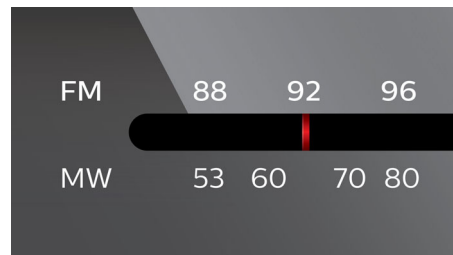

FM/MW tuner

FM/MW (AM) stereo tuner

Line-in connection

MP3 line-in connectivity allows direct playback of MP3 content via your audio system. By simply connecting your portable MP3 player to the audio system via its built-in line-in jack, you can enjoy superb sound quality while playing your favorite music from your portable MP3 player.

Specifications

Audio playback

- Playback media: CD, CD-R, CD-RW, MP3-CD, WMA-CD
- Disc playback modes: fast forward/backward, next/previous album search, next/previous track search, repeat/shuffle/program

Tuner/Reception/Transmission

- Tuner bands: FM, MW
- Antenna: FM antenna

Sound

- Sound enhancement: Dynamic Bass Boost
- Sound system: stereo
- Volume control: rotary (analogue)
- Output power: 2 x 1 W RMS

Loudspeakers

- No. of built-in speakers: 2
- Speaker grille finishing: metal

Connectivity

- MP3 Link: 3.5mm stereo line in
- USB: USB host

Power

- Battery type: C size (LR14)
- Battery voltage: 1.5 V
- Number of batteries: 6
- Power type: AC Input

Accessories

- Cables/Connection: power cord
- Others: User Manual
- Warranty: Warranty Certificate

Dimensions

- Gross weight: 1.84 kg
- Packaging width: 284 mm
- Packaging height: 264 mm
- Packaging depth: 155 mm
- Weight: 1.5 kg
- Main unit depth: 245 mm
- Main unit height: 123 mm
- Main unit width: 262 mm

Convenience

- Display Digits: 3
- Loader type: top
- Display type: LCD display

Issue date 2015-01-22

Version: 1.0.10

12 NC: 8670 000 37476
EAN: 87 12581 41004 9

© 2015 Koninklijke Philips N.V.
All Rights reserved.

Specifications are subject to change without notice.
Trademarks are the property of Koninklijke Philips N.V.
or their respective owners.

www.philips.com