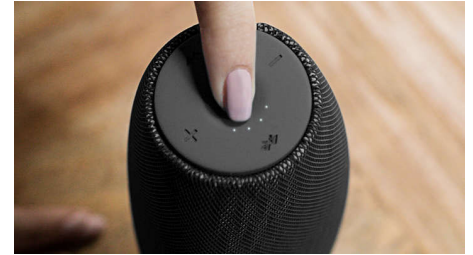

Built-in microphone

With its built-in microphone, this speaker also works as a speaker phone. When a call comes in, the music is put on pause and you can talk via the speaker. Call for a business meeting. Or, call your friend from a party. Either way, it works great.

Quick charging

Charging the speaker usually takes quite some time. EverPlay offers a quick-charge option that can recharge the speaker three times faster than a normal USB adapter. By using a Qualcomm Quick-Charge adapter (not included), which is commonly used in new

BT6900B/00

Android phones, to charge the speaker, the charging time is much faster.

Battery indicator

Finally, a Bluetooth speaker that provides a simple, clear way to see how much remaining power you have! With EverPlay, simply push the power button to see how much battery is left.