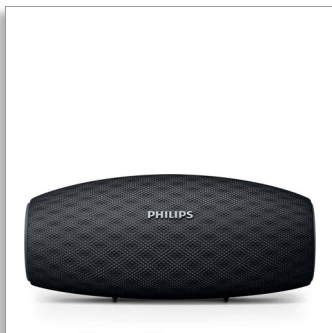

Philips
wireless portable speaker

10 W, 10 hr

Long Bluetooth range
Waterproof, dustproof
Quick charge option

BT6900B

Music never stops

My music never stops. EverPlay wireless portable speaker keeps playing all the time without interruption thanks to the strong Bluetooth connection and intuitive charging options. Its custom fabric makes it beautiful as well as super durable

Intuitive charging

- Quick-charge recharges speaker 3 times faster
- Battery indicator to easily view power level
- USB cable doubles as a strap

Strong Bluetooth connection

- Wireless music streaming via Bluetooth
- Strong Bluetooth connection up to 30 m or 100 ft
- Built-in microphone for hands-free phone calls

Powerful sound

- Bass radiators for extra bass boost and extension
- Big sound from front-firing neodymium speaker
- Anti-clipping function for loud, distortion-free music

Super durability

- Durable build – shockproof, dustproof and waterproof (IP57)
- High-performance DuraFit fabric

PHILIPS

wireless portable speaker
10 W, 10 hr Long Bluetooth range, Waterproof, dustproof, Quick charge option

Highlights

Front-firing speaker

EverPlay speaker makes no compromises when it comes to quality sound. With a front-firing neodymium driver, it delivers clear, natural, powerful sound with deep and rich bass. Perfect for any style of music, whether you're playing it outdoors or indoors