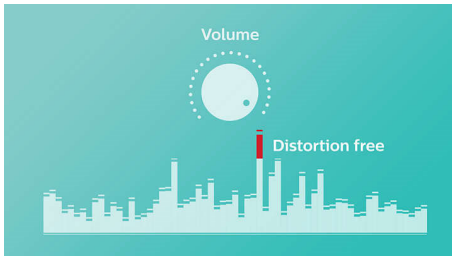

Bass radiators

EverPlay speaker gives powerful sound from a compact form factor, with the help of a large bass radiating area. It delivers extra bass boost and extension.

Anti-clipping function

Anti-Clipping lets you play music louder and keeps the quality high, even when the battery is low. It accepts a range of input signals from 300 mV to 1000 mV and keeps your speakers safe from damage by distortion. This built-in function monitors the musical signal as it goes through the amplifier and keeps peaks within the amplifier's range, preventing the audio distortion caused by clipping without affecting loudness. A portable speaker's ability to reproduce musical peaks decreases along with battery power, but anti-clipping reduces peaks caused by low battery, keeping music distortion-free.