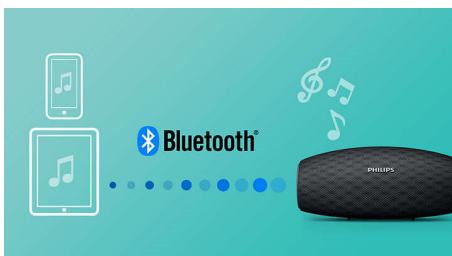

PHILIPS

wireless portable speaker
10 W, 10 hr Long Bluetooth range, Waterproof, dustproof, Quick charge option

Highlights

Front-firing speaker

EverPlay speaker makes no compromises when it comes to quality sound. With a front-firing neodymium driver, it delivers clear, natural, powerful sound with deep and rich bass. Perfect for any style of music, whether you're playing it outdoors or indoors

Bass radiators

EverPlay speaker gives powerful sound from a compact form factor, with the help of a large bass radiating area. It delivers extra bass boost and extension.

Anti-clipping function

Anti-Clipping lets you play music louder and keeps the quality high, even when the battery is low. It accepts a range of input signals from 300 mV to 1000 mV and keeps your speakers safe from damage by distortion. This built-in function monitors the musical signal as it goes through the amplifier and keeps peaks within the amplifier's range, preventing the audio distortion caused by clipping without affecting loudness. A portable speaker's ability to reproduce musical peaks decreases along with battery power, but anti-clipping reduces peaks caused by low battery, keeping music distortion-free.

Wireless music streaming

Bluetooth is a wireless communication technology that is both robust and energy-

efficient. The technology allows easy wireless connection to iPod/iPhone/iPad or other Bluetooth devices, such as smartphones, tablets or even laptops. So you can easily enjoy your favourite music and sound from videos or games wirelessly on this speaker.

30 m Bluetooth range

Move freely around with your smart phone, without worrying about dropping your music. EverPlay speaker offers an incredibly stable and long range Bluetooth connection up to 30 metres or 100 feet, three times faster than industry standards. The speakers are equipped with a sensitivity antenna and radio frequency filter to minimise background interference.