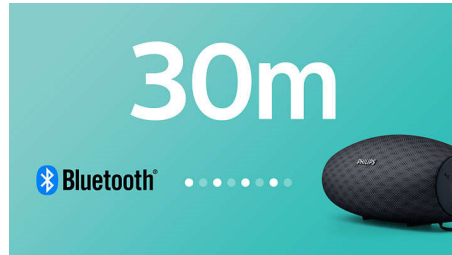

Wireless music streaming

Bluetooth is a wireless communication technology that is both robust and energy-

efficient. The technology allows easy wireless connection to iPod/iPhone/iPad or other Bluetooth devices, such as smartphones, tablets or even laptops. So you can easily enjoy your favourite music and sound from videos or games wirelessly on this speaker.

30 m Bluetooth range

Move freely around with your smart phone, without worrying about dropping your music. EverPlay speaker offers an incredibly stable and long range Bluetooth connection up to 30 metres or 100 feet, three times faster than industry standards. The speakers are equipped with a sensitivity antenna and radio frequency filter to minimise background interference.