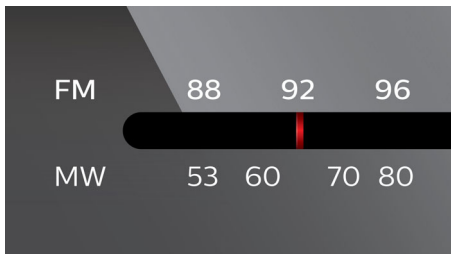

FM/MW tuner

FM/MW (AM) stereo tuner