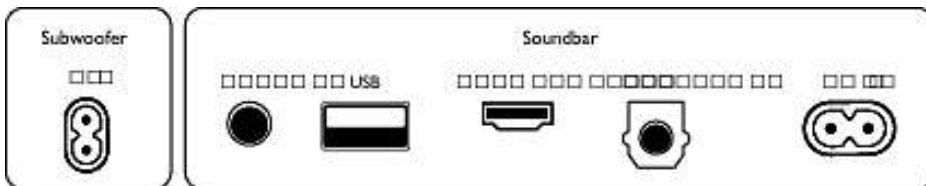

Accessories

- Included accessories: Remote Control (with battery), Power cord, Wall mount bracket, Quick start guide, World Wide Warranty leaflet

Design

- Color: Black
- Wall mountable

Dimensions

- Main Unit (W x H x D): 800 x 65 x 106 mm
- Main Unit Weight: 2.1 kg
- Subwoofer (W x H x D): 150 x 400 x 300 mm
- Subwoofer Weight: 4.74 kg