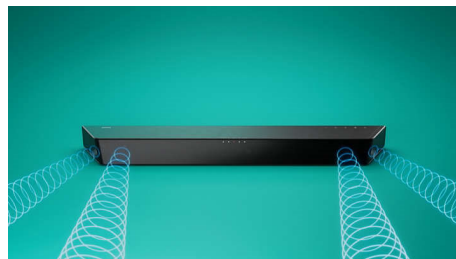

Wider soundstage

Widen the sound! Two extra tweeter speakers at either end of the soundbar broaden the audio to give you a clear separation of instruments. Pick them out easily and hear every instrument in the orchestra like you're really in the hall!

Stadium EQ Mode

Experience the excitement of live sports, right there in your living room. Stadium EQ Mode immerses you in ambient crowd noise, just like you were sitting in the stadium! Be thrilled by every crucial moment and still hear crystal-clear commentary.

Connect your favourite sources

Stream playlists from your mobile device via Bluetooth. Your media sounds richer, deeper, and clearer through this phenomenal soundbar and subwoofer. You can also connect via Audio in, Optical in, HDMI ARC or use a USB drive for music.

Philips Easylink

This fantastic soundbar features Philips Easylink technology for maximum ease and convenience. Whether you want to adjust the EQ modes, bass, treble, volume settings on your device or soundbar, only one remote control is needed!

Connect via HDMI ARC

Connect via HDMI ARC, Optical in, BT, Audio in or USB

Distinctive geometric design

Distinctive geometric design. Easy placement

HDMI ARC

The days of hunting for multiple remotes are over. This soundbar connects to your TV via HDMI ARC, allowing you to control soundbar volume with the same remote you use for your TV.

Operate via touch controls

Operate via touch controls on soundbar

Place on any flat surface

Place on your TV table, the wall, or any flat surface

Robust metal grille

Robust metal grille for clear sound