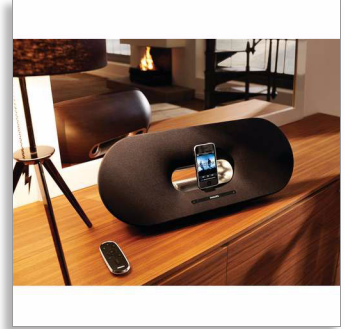

Philips
docking speaker

for iPod/iPhone/iPad

DS9000

Experience true fidelity

Obsessed with sound

Philips docking speaker is the gateway to everything you hold precious about music. Built with premium components & natural wood, it unleashes full fidelity from iPod/iPhone/iPad, offering an authentic sound experience true to the original.

- Proximity sensor to activate backlit control panel
- Dock any iPod/iPhone, even in its case
- Free DockStudio app for internet radio & other cool feature

PHILIPS

Highlights

Passive crossover

Passive crossover design lets you hear every note clearly so your music comes out amazingly pure, natural and complete. Through complex engineering, each part of the full audible spectrum of sound frequencies is separated and sent to the appropriate drivers. Signals beyond a driver's frequency response are never sent, so sound quality is vastly improved and distortion level greatly reduced. Together with premium electronic components, passive crossover delivers audio that is coherent, uncompromised and faithful to the original.

Proximity sensor

Most top-grade audiophile appliances allow the display to be turned off – for absolute enjoyment of music, and for power to be focused on sound reproduction. With the proximity sensor feature, you can enjoy that too. Walk away and the illuminated functional keys automatically dim. When your hand draws near, the functional keys light up so you can control your music without fuss.

reddot design award
winner 2010

Red Dot Award 2010

The Fidelio Primo docking speaker DS9000, designed for people who want to enjoy their music in style. Built with audiophile level drivers and a lovely smooth wooden cabinet combined with a metal honeycomb on the inside, it certainly has all the hallmarks of a quality product. This true stereo's architecture not only reflects a superior sound performance and radiates authentic sound, its stunning unique, seamless design also look beautiful even when it's not in use.