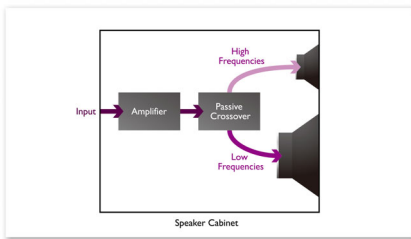

- Proximity sensor to activate backlit control panel
- Dock any iPod/iPhone, even in its case
- Free DockStudio app for internet radio & other cool feature

PHILIPS

Highlights

Passive crossover

Passive crossover design lets you hear every note clearly so your music comes out amazingly pure, natural and complete. Through complex engineering, each part of the full audible spectrum of sound frequencies is separated and sent to the appropriate drivers. Signals beyond a driver's frequency response are never sent, so sound quality is vastly improved and distortion level greatly reduced. Together with premium electronic components, passive crossover delivers audio that is coherent, uncompromised and faithful to the original.