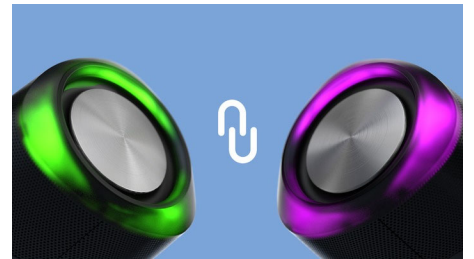

Play it loud. Pair for stereo

Twin passive radiators deliver strong bass and sound stays clear even at high volume. Want to make the party even bigger? Pair with an identical speaker for stereo sound. LED lights at each end of the speaker flash in time with the tunes.

Audio-in for easy connection

Want to connect to an external audio source like a turntable or MP3 player? The audio-in socket at the back of the speaker lets you connect to almost any electronic device.

Issue date 2022-05-09

Version: 10.1.2

12 NC: 8670 001 62843
EAN: 48 95229 10222 4

© 2022 Koninklijke Philips N.V.
All Rights reserved.

Specifications are subject to change without notice.
Trademarks are the property of Koninklijke Philips N.V.
or their respective owners.

www.philips.com