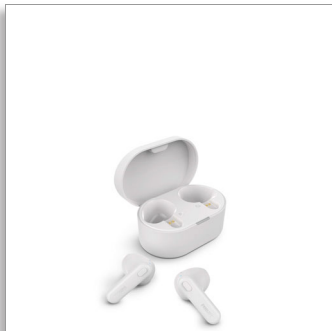

### Clear call quality

13 mm drivers for punchy bass  
Ergonomic design for comfort  
IPX4 splash/sweat resistant

TAT1138WT

## Hear your sounds clearly

Hear your sounds perfectly. These True Wireless headphones use 13 mm drivers for lush sound and punchy bass, and an AI mic for clear calls. IPX4 splash and sweat resistance, and a pocket-sized charging case for 15 hours of play time.