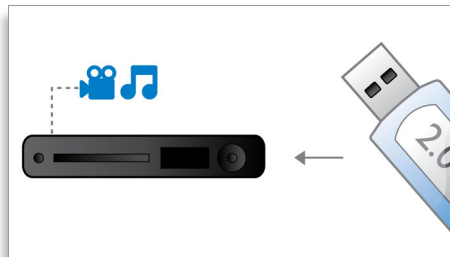

Hi-Speed USB 2.0 Link

The Universal Serial Bus or USB is a protocol standard that is conveniently used to link PCs, peripherals and consumer electronic equipment. Hi-Speed USB devices have a data transfer rate of up to 480 Mbps - up from the 12 Mbps in original USB ones. With Hi-Speed USB 2.0 Link, all you have to do is plug in your USB device, select the movie, music or photo and play away.