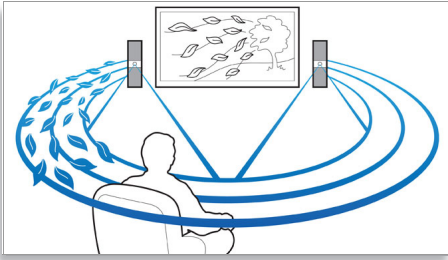

Highlights

Crystal Clear Sound

With Philips' Crystal Clear Sound, you will now be able to discern and appreciate every sound detail, the way it's meant to be heard and as the artist or director intended! Crystal Clear Sound reproduces the sound source - whether it's an action movie, a musical or a live performance - faithfully, precisely and without any distortion. Philips home theaters with Crystal Clear Sound keep audio processing to a minimum, preserving the purity of the original audio content. The result is greater sonic accuracy delivered to your ears.