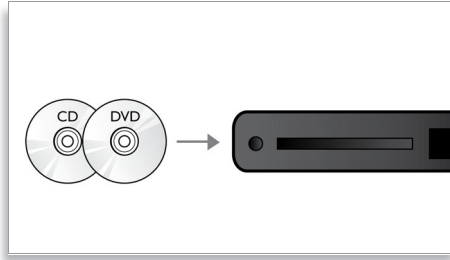

DVD and CD playback

DVD and CD playback to enjoy all your movies and music