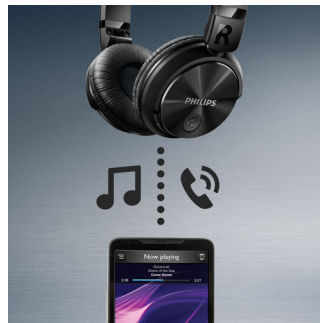

## Wireless music and calls

Simply pair your smart device with your headphones via Bluetooth and enjoy the freedom and pleasure of crystal clear music and phone calls — without the hassle of wires.

SHB3060BK/27